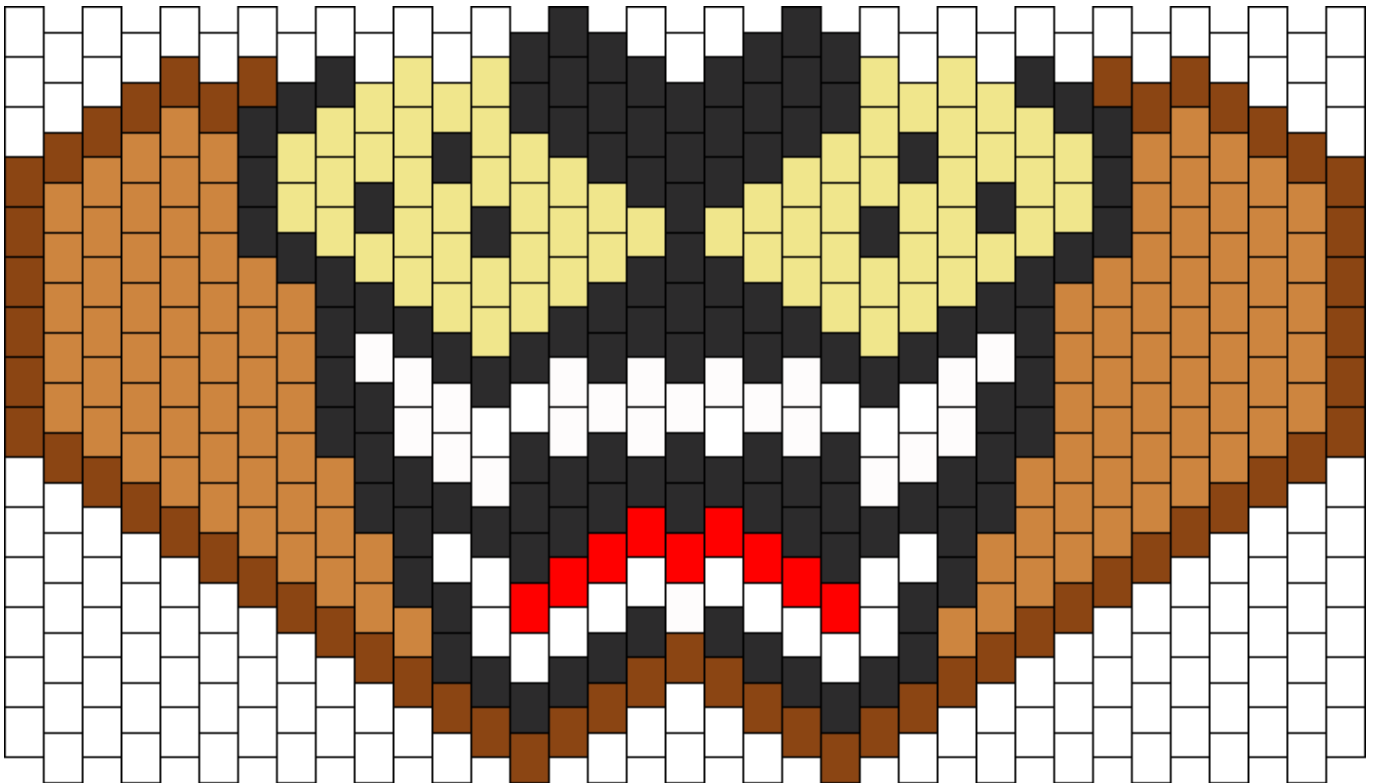

# Lion Kandi Pattern

Created by: silenote609

35 columns wide x 15 rows tall

57	122	104	20	9	22	64
----	-----	-----	----	---	----	----