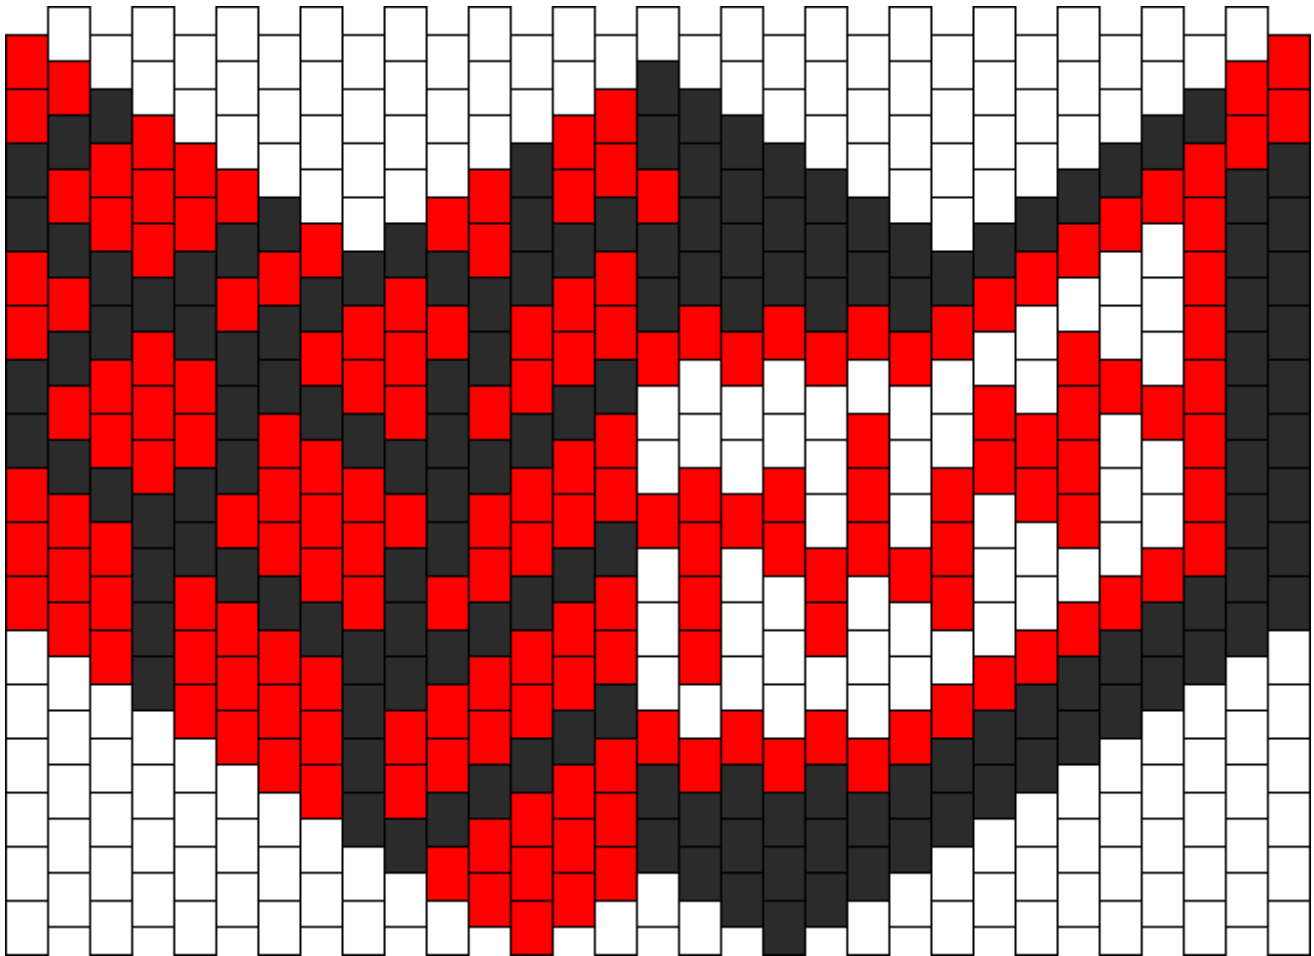

Spiderman Venom Mask Kandi Pattern

Created by: killergvmmibear

31 columns wide x 17 rows tall

149

178

54