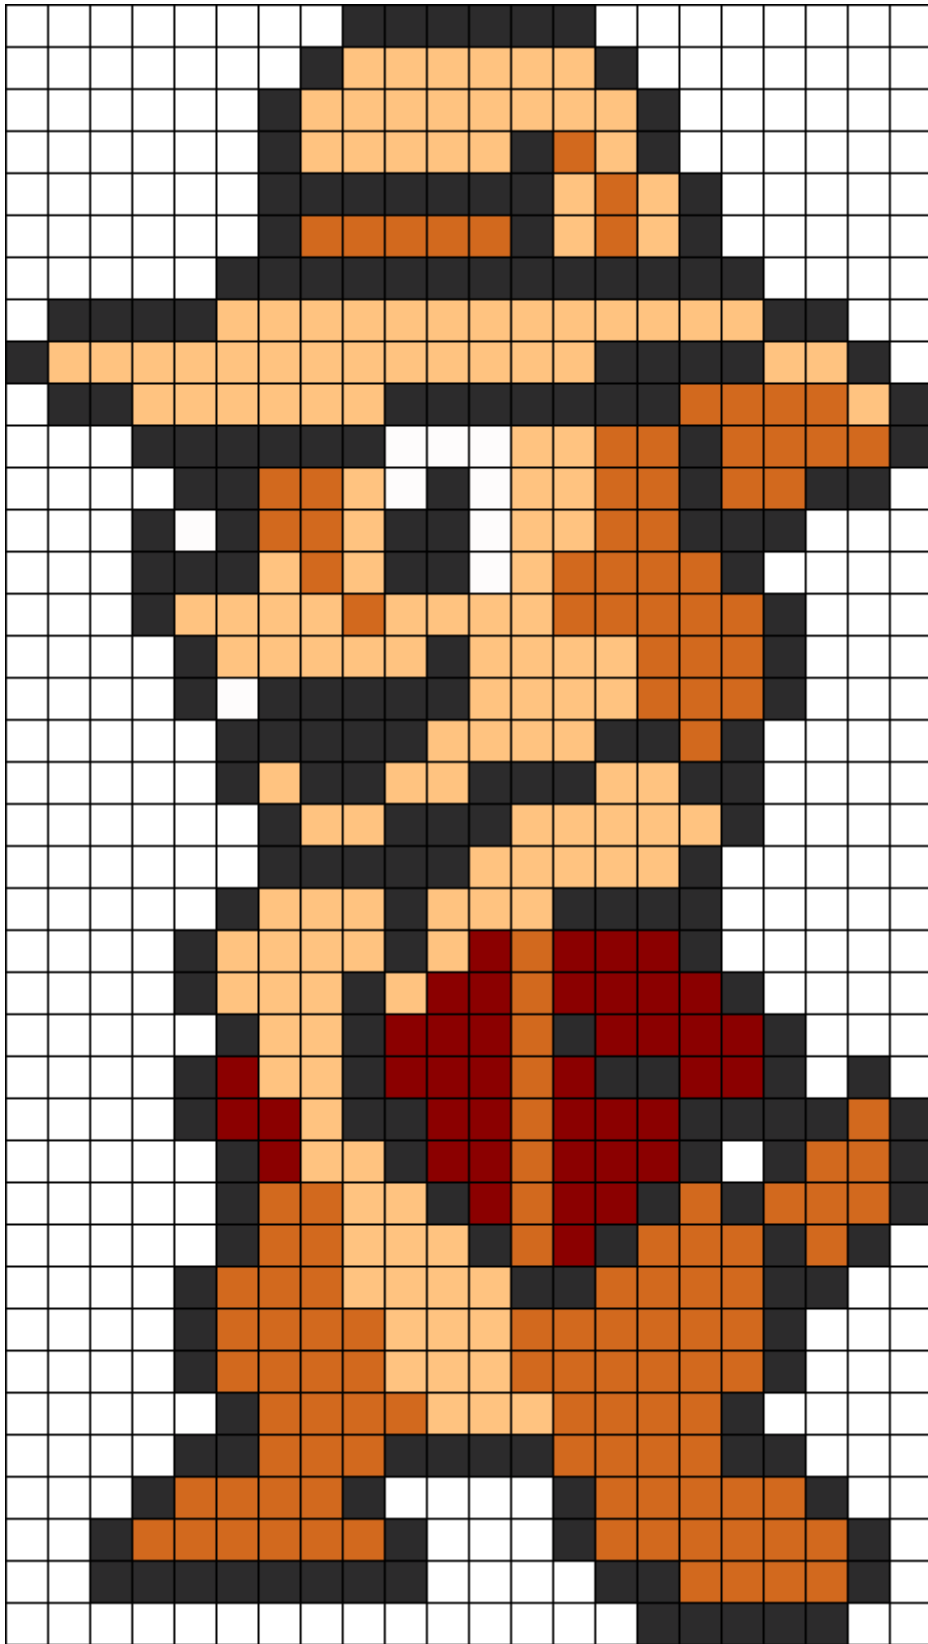

Chip 2 Kandi Pattern

Created by: Nightengale1991

22 columns wide x 39 rows tall

213

152

136

41

9