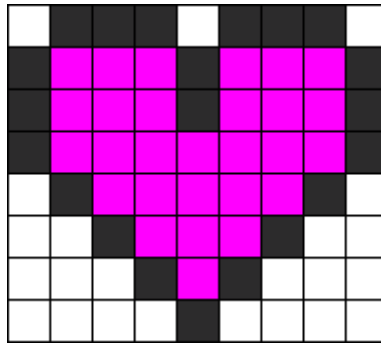

Kokoro Kandi Pattern

Created by: usagikah

9 columns wide x 8 rows tall

28

21