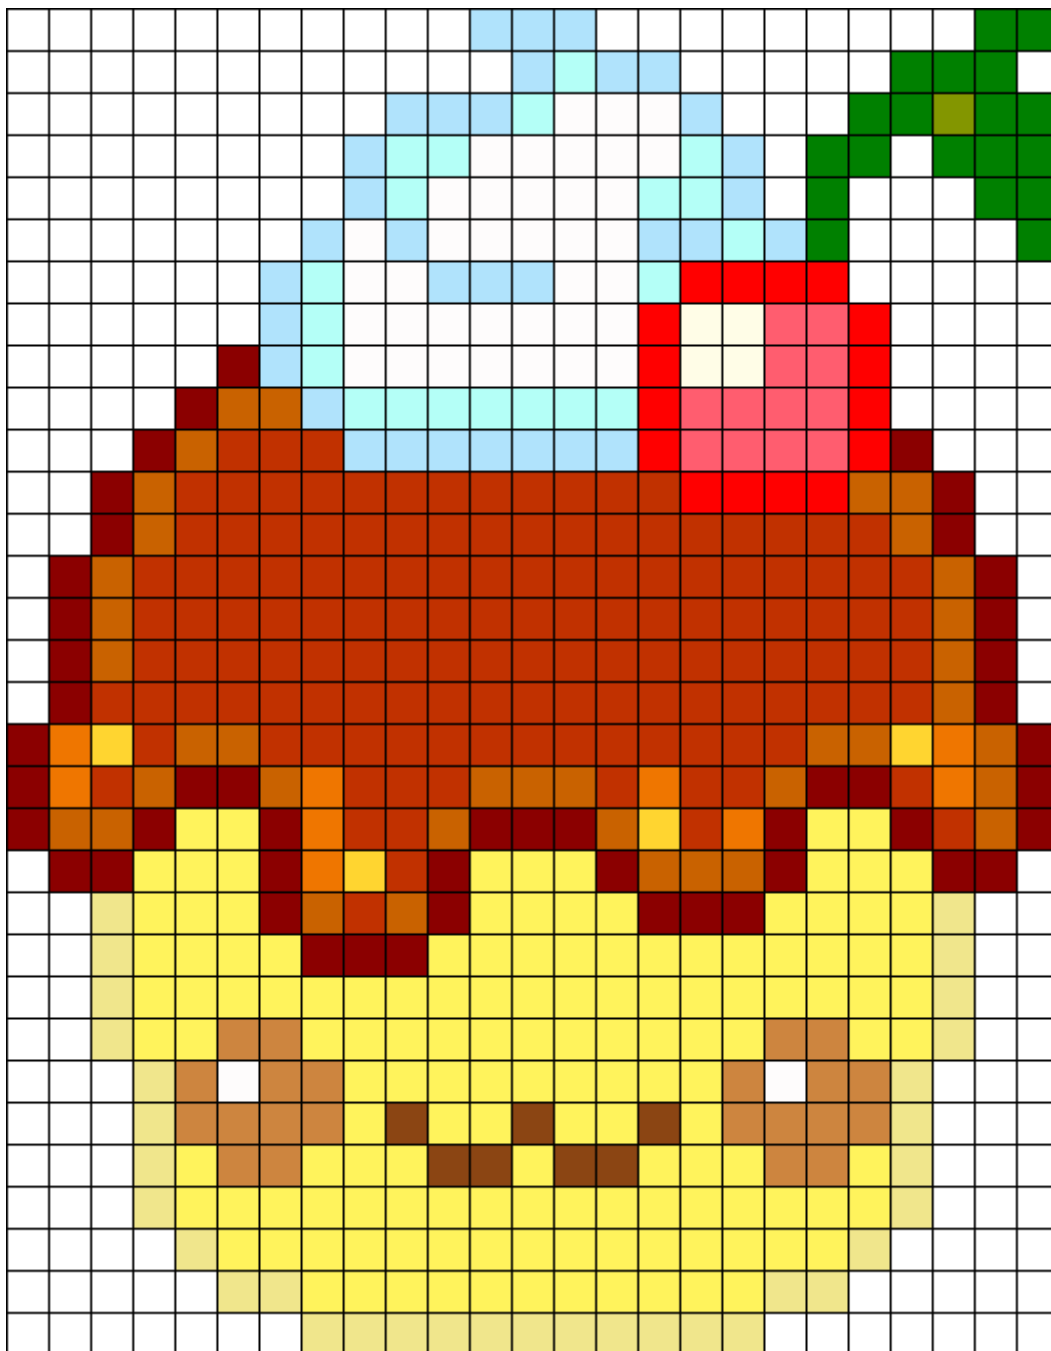

Chibi Cupcake Kandi Pattern

Created by: PrincessToxicLuna

25 columns wide x 32 rows tall

141	137	49	39	37	33	33	22	20	19	16	12	9
7	4	4	1									