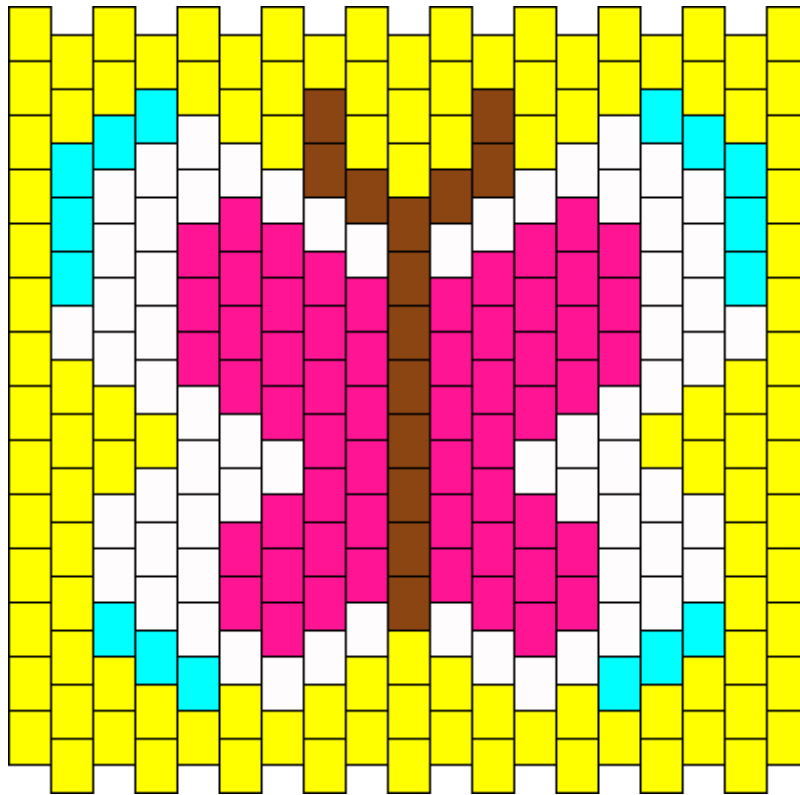

Butterfly Coaster 6 Kandi Pattern

Created by: Sam23

19 columns wide x 14 rows tall

112	16	66	58	14
-----	----	----	----	----