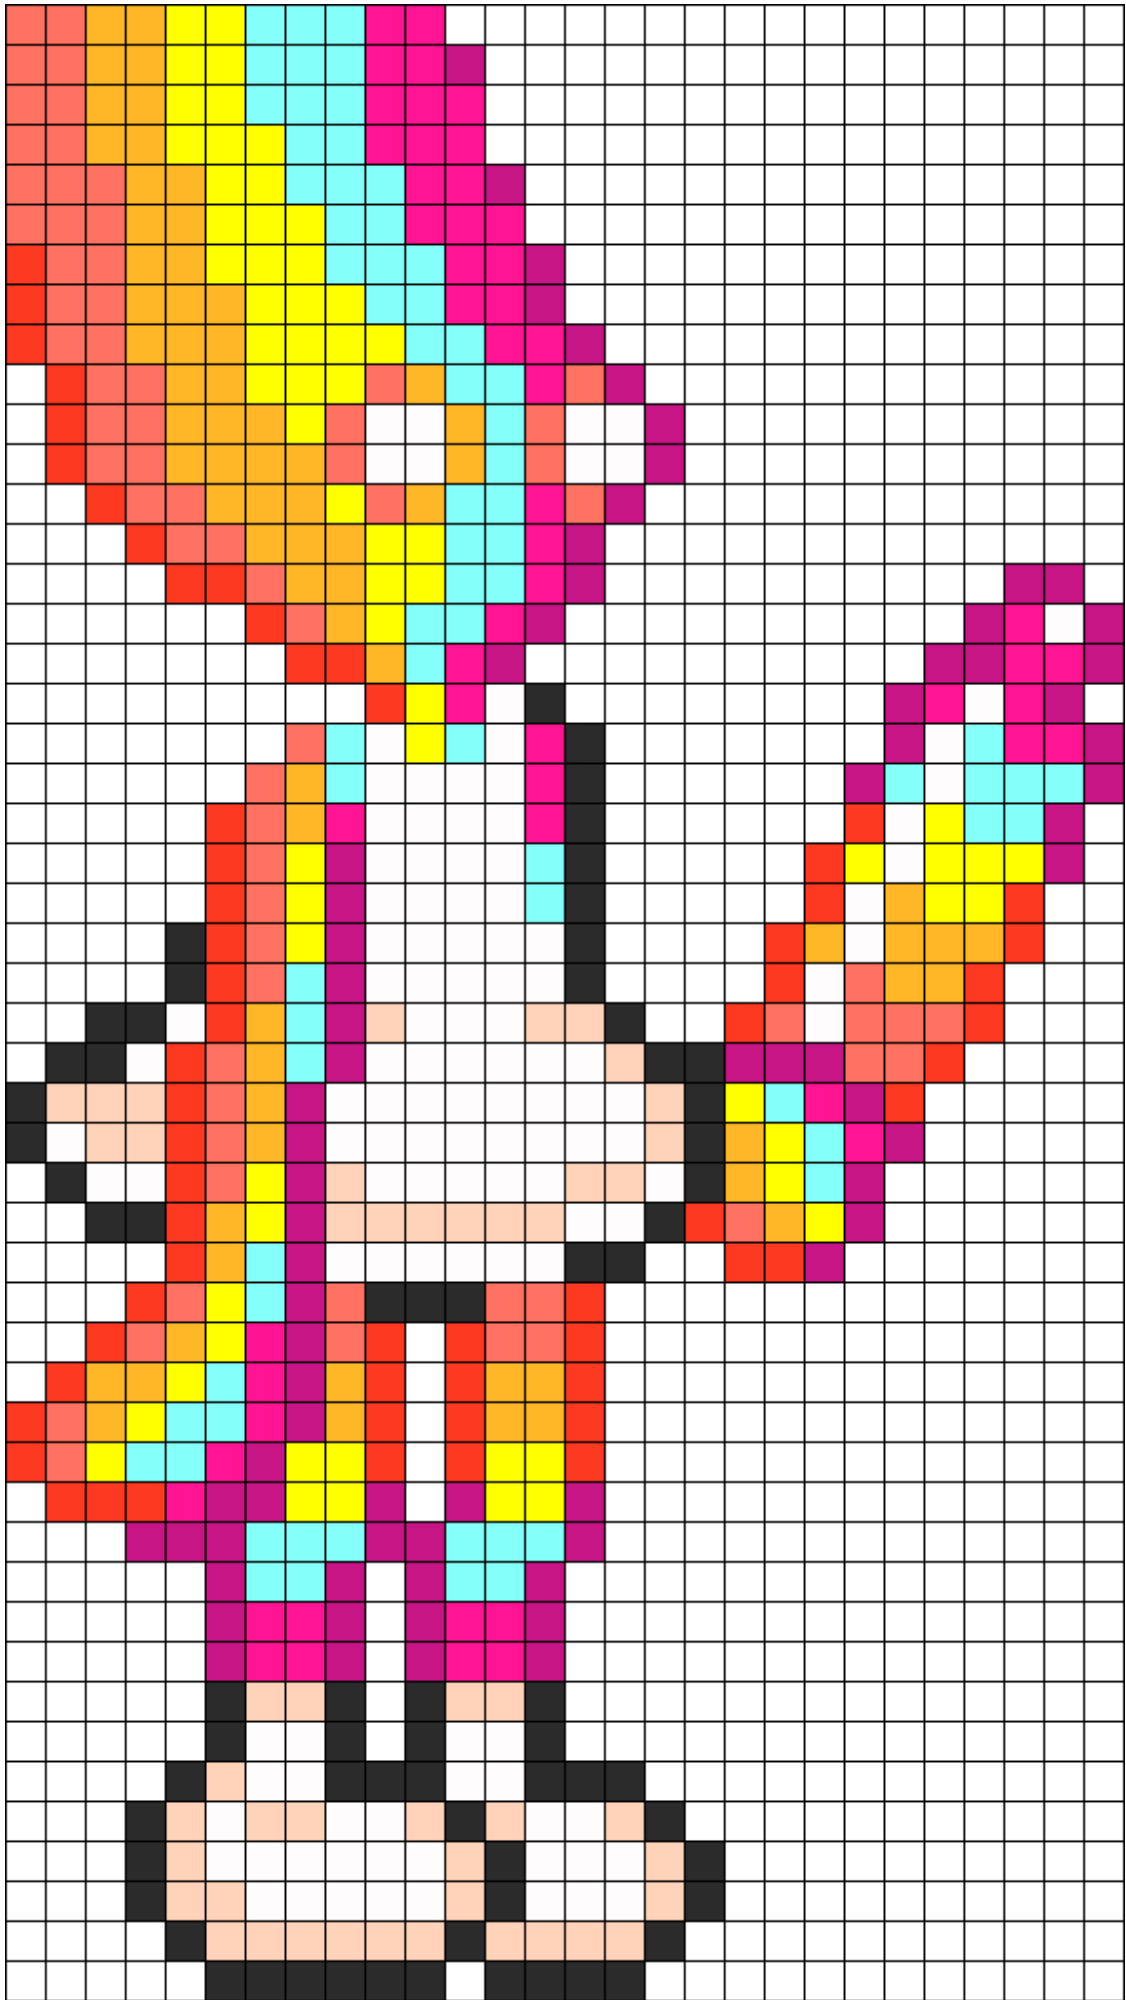

# Cookie Clicker Rainbow Grandma Kandi Pattern

Created by: [\\_Sandwich\\_](#)

28 columns wide x 50 rows tall

121

75

71

71

69

68

65

62

54

48