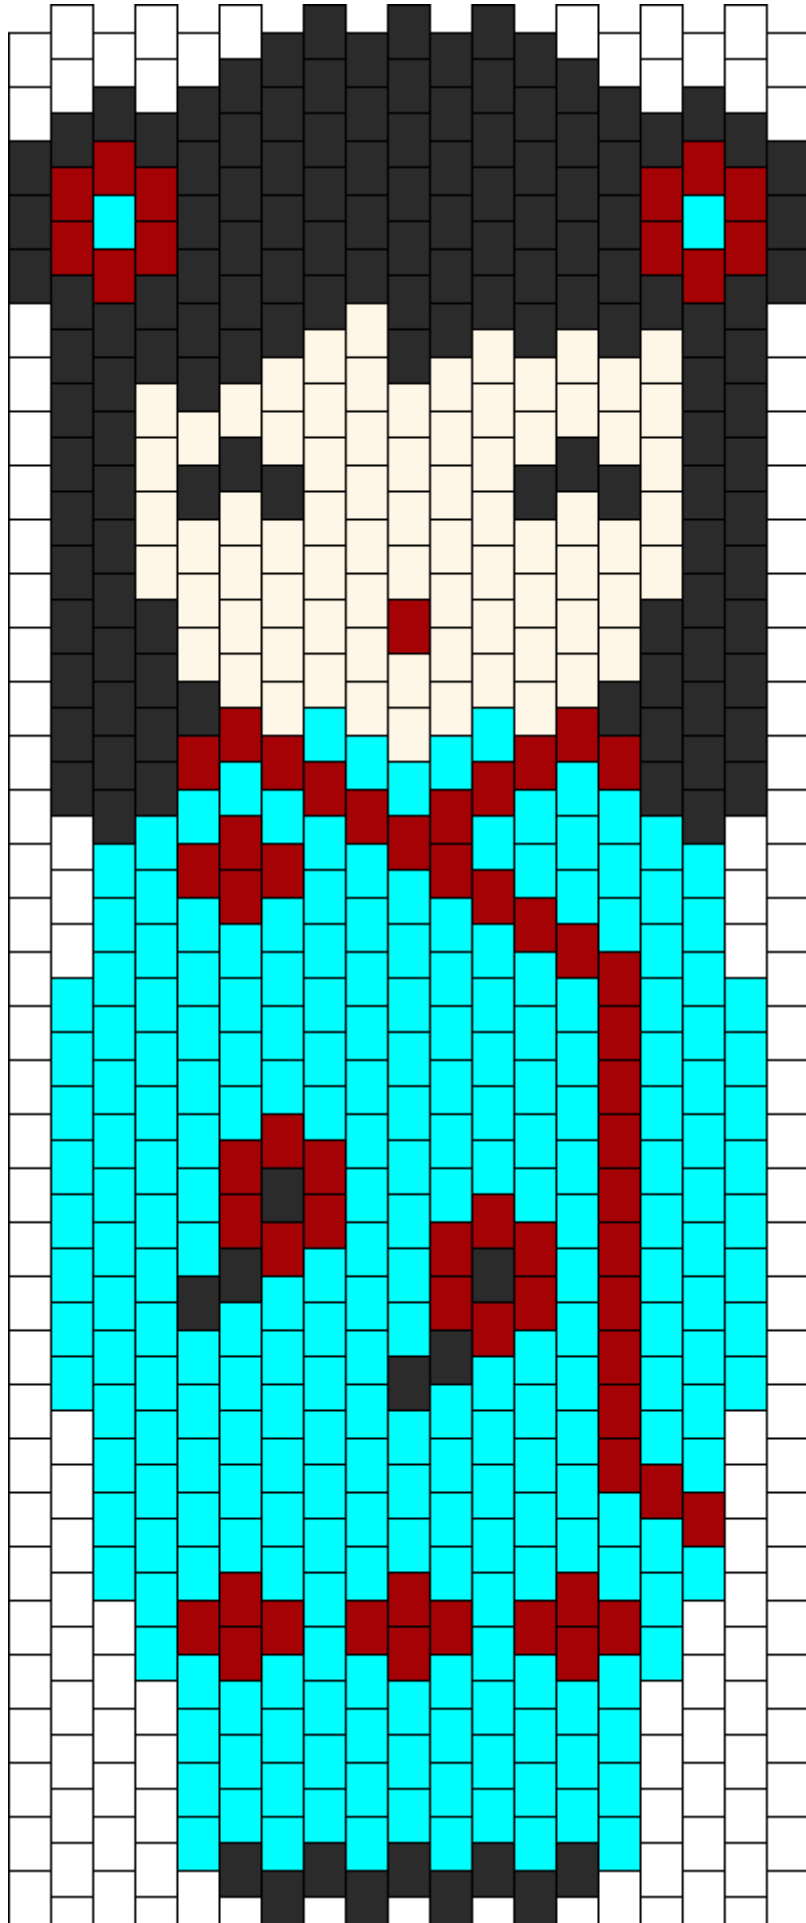

Kokeshi Turquoise Kandi Pattern

Created by: Sam23

19 columns wide x 35 rows tall

150

247

68

76