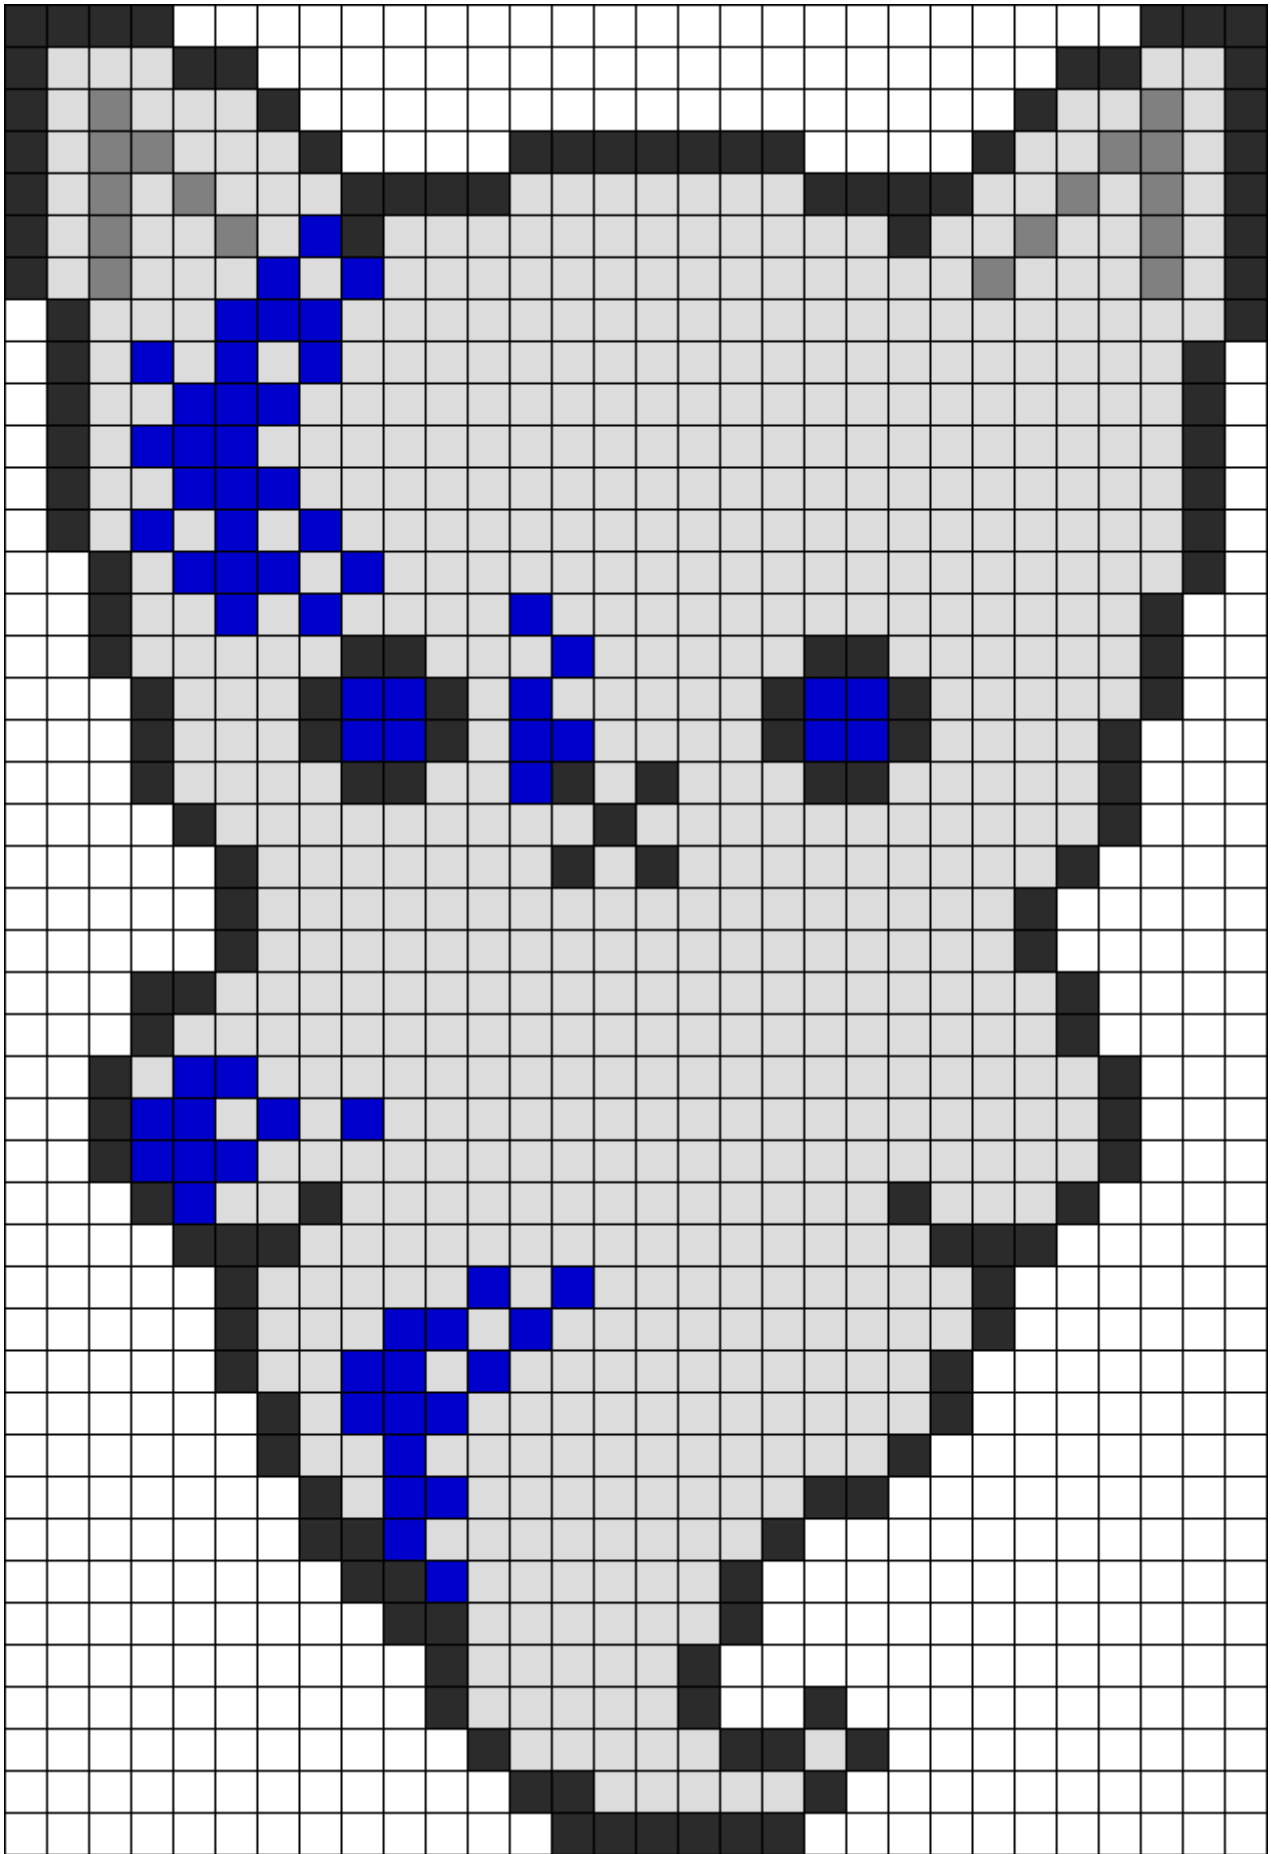

# Creepy Cute Ghost Kitty Kandi Pattern

Created by: FreakShowFix

30 columns wide x 44 rows tall

644

158

67

17