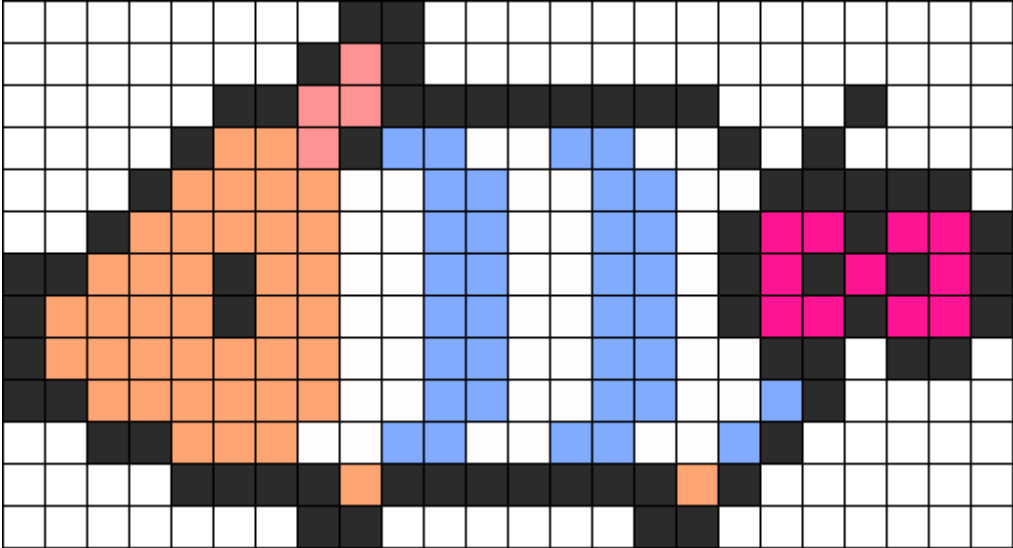

Monster Hunter 3 Poogie Memorial Stripe Kandi Pattern

Created by: Sandwich
24 columns wide x 13 rows tall

68	43	40	34	11	4
----	----	----	----	----	---