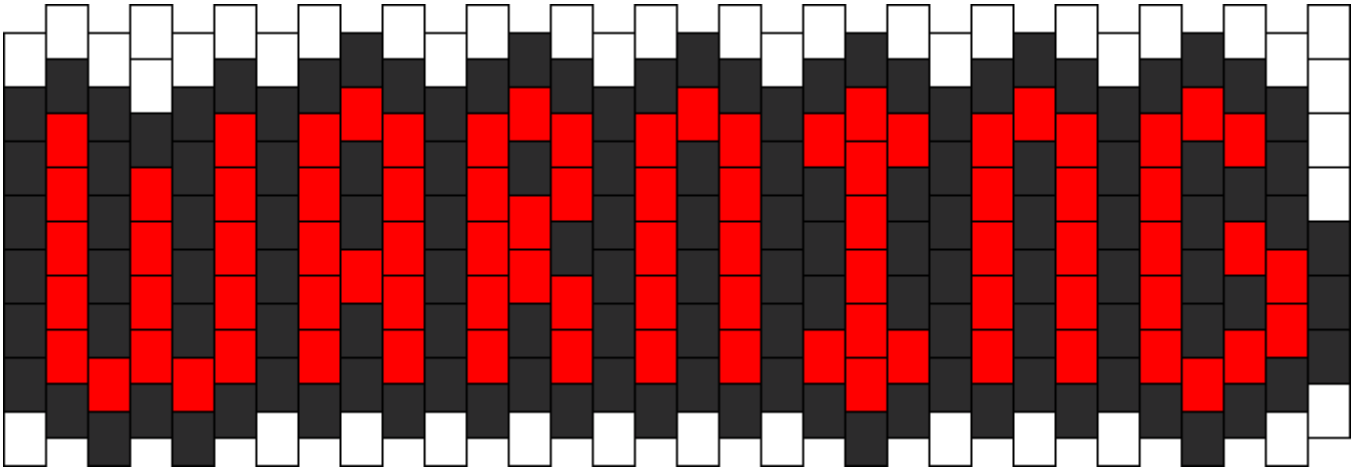

# Warning Pendant Kandi Pattern

Created by: little\_miss\_lexi326

32 columns wide x 8 rows tall

129

84