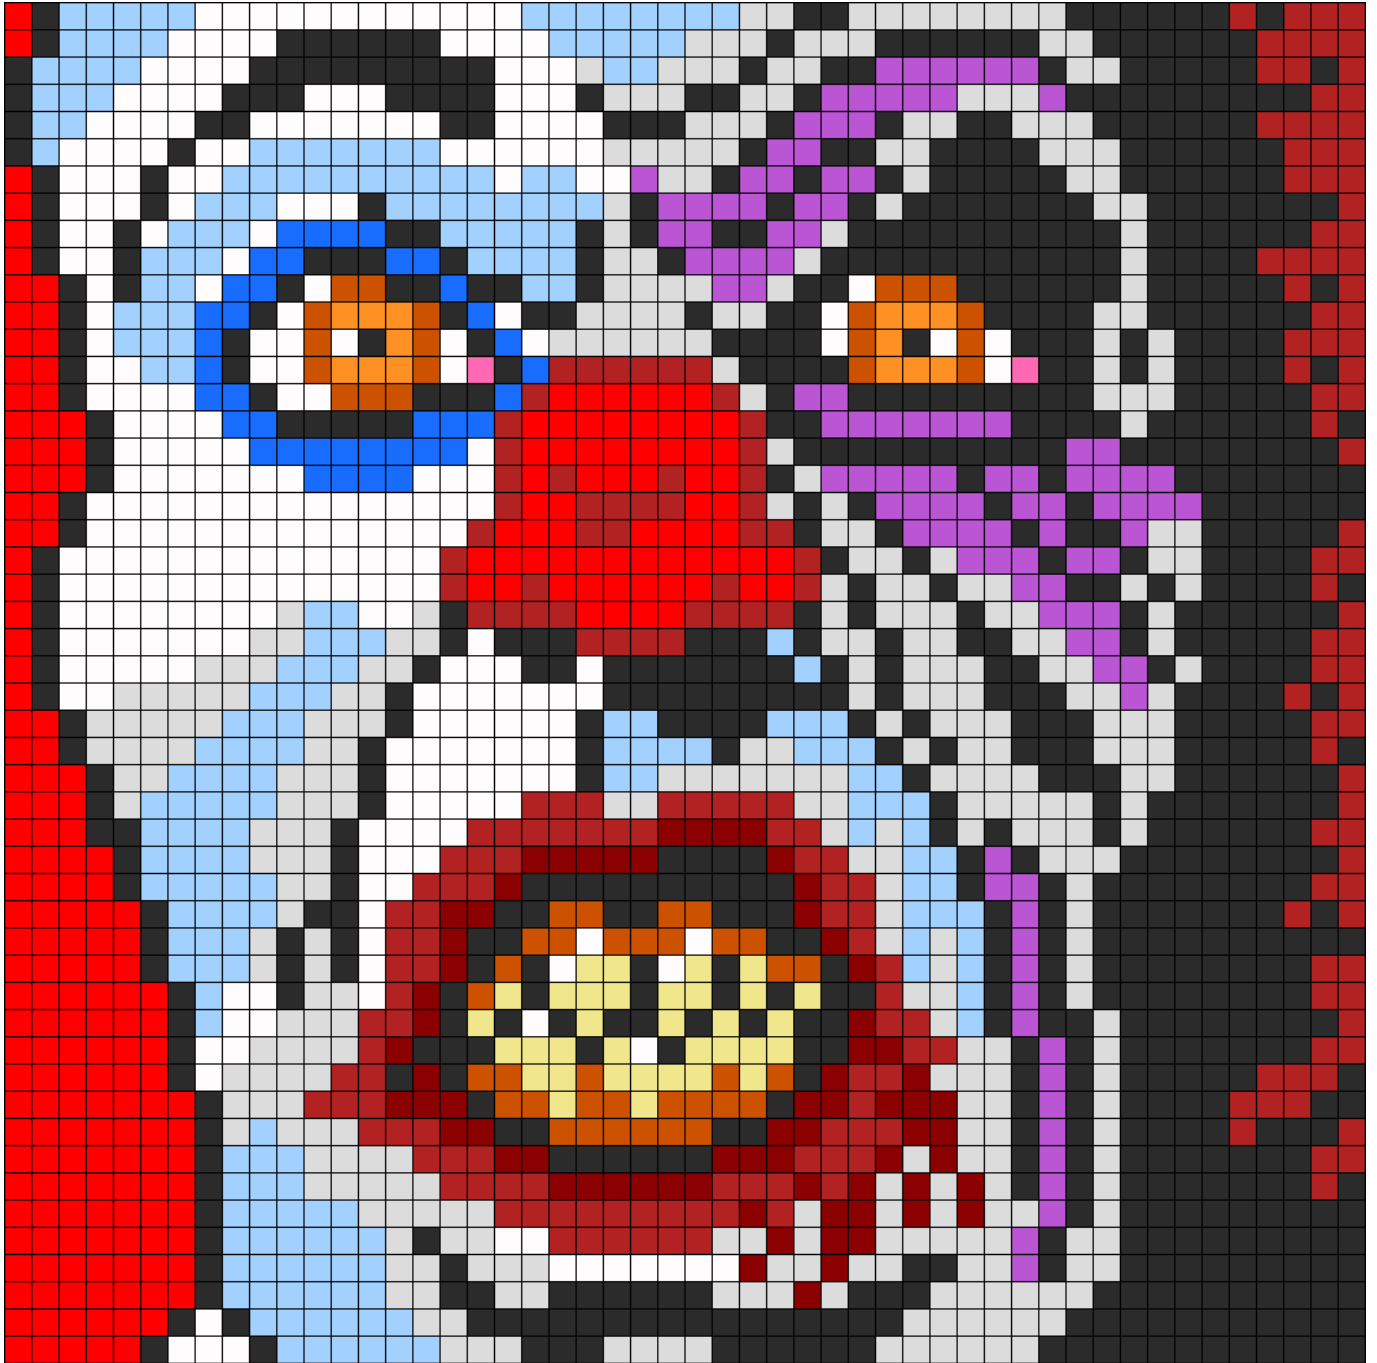

Pennywise The Clown From IT For Perler Or Square Stitch Kandi Pattern

Created by: maninthebook

50 columns wide x 50 rows tall

835	386	292	227	221	219	108	70	54	38	34	14	2
-----	-----	-----	-----	-----	-----	-----	----	----	----	----	----	---