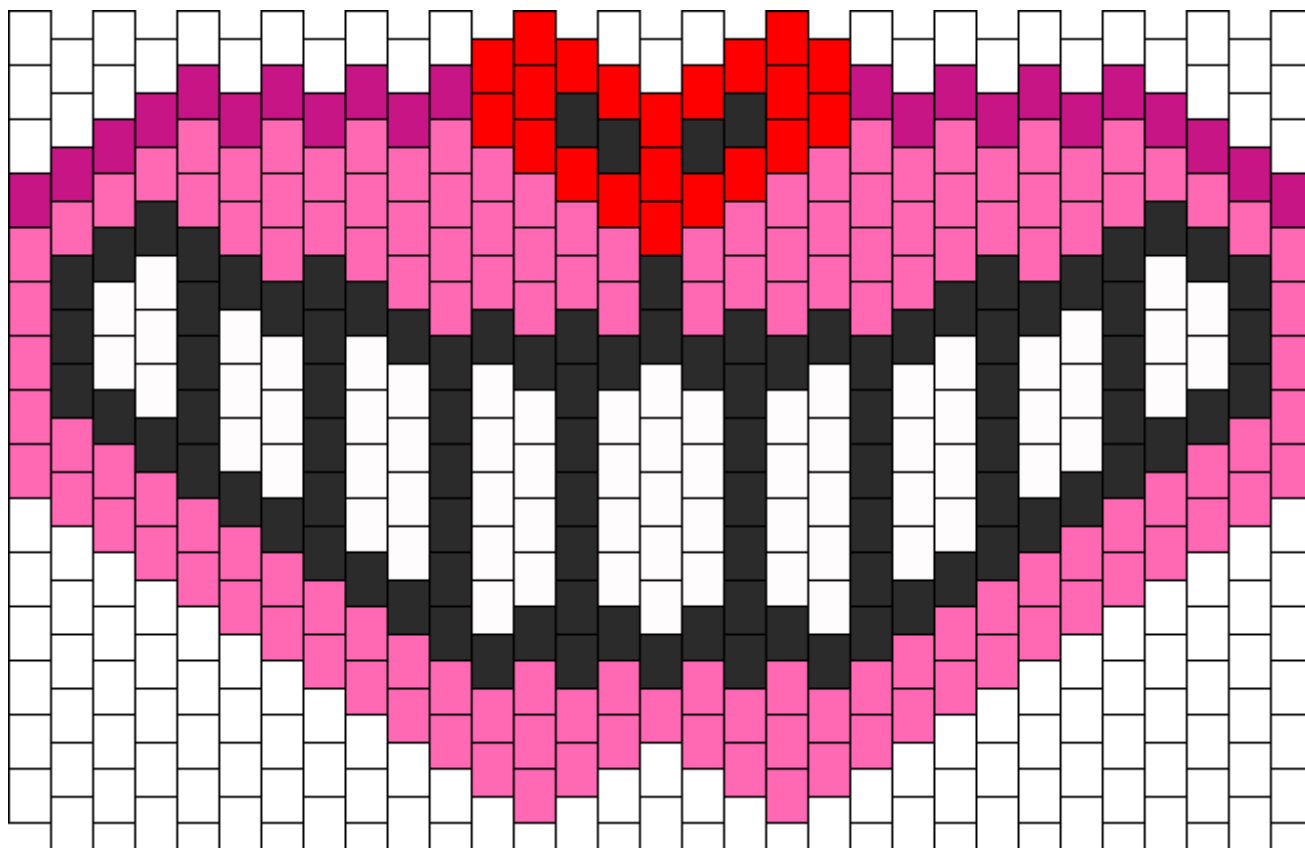

# Cheshire Cat Full Face Mask Kandi Pattern

Created by: Kandi\_Kitty94

31 columns wide x 15 rows tall

133	97	69	21	22
-----	----	----	----	----