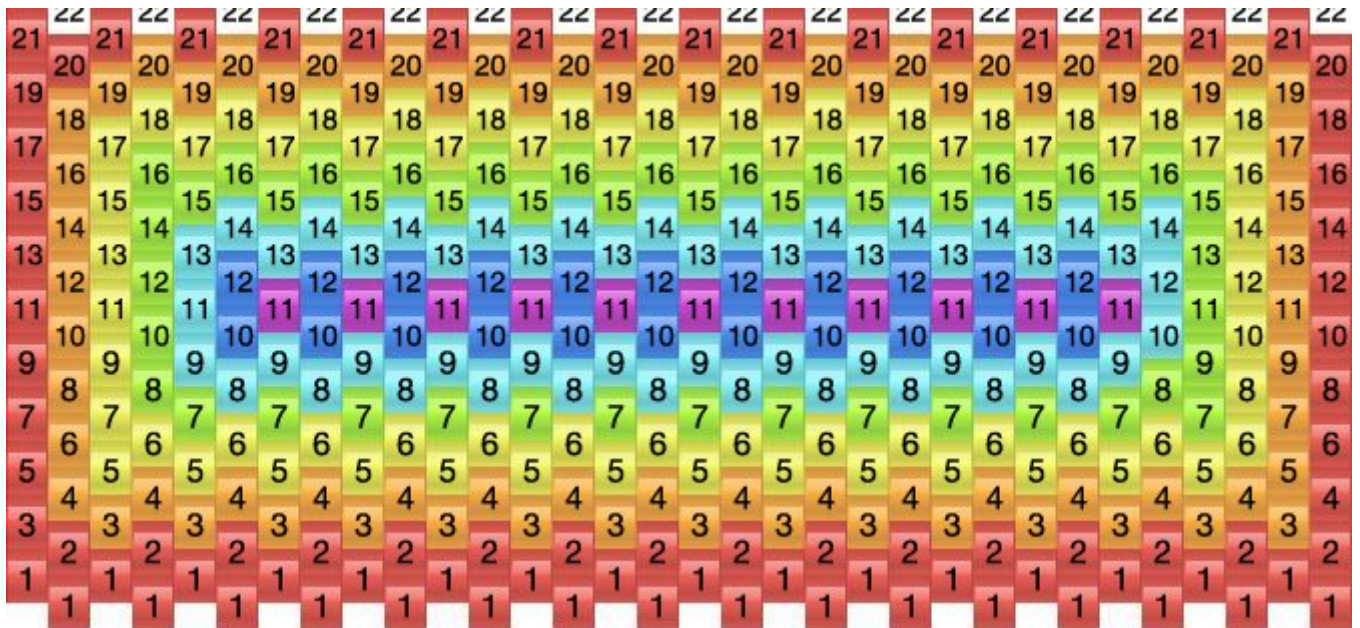

Rainbow Kandi Pattern

Created by: Dylann

32 columns wide x 11 rows tall

0