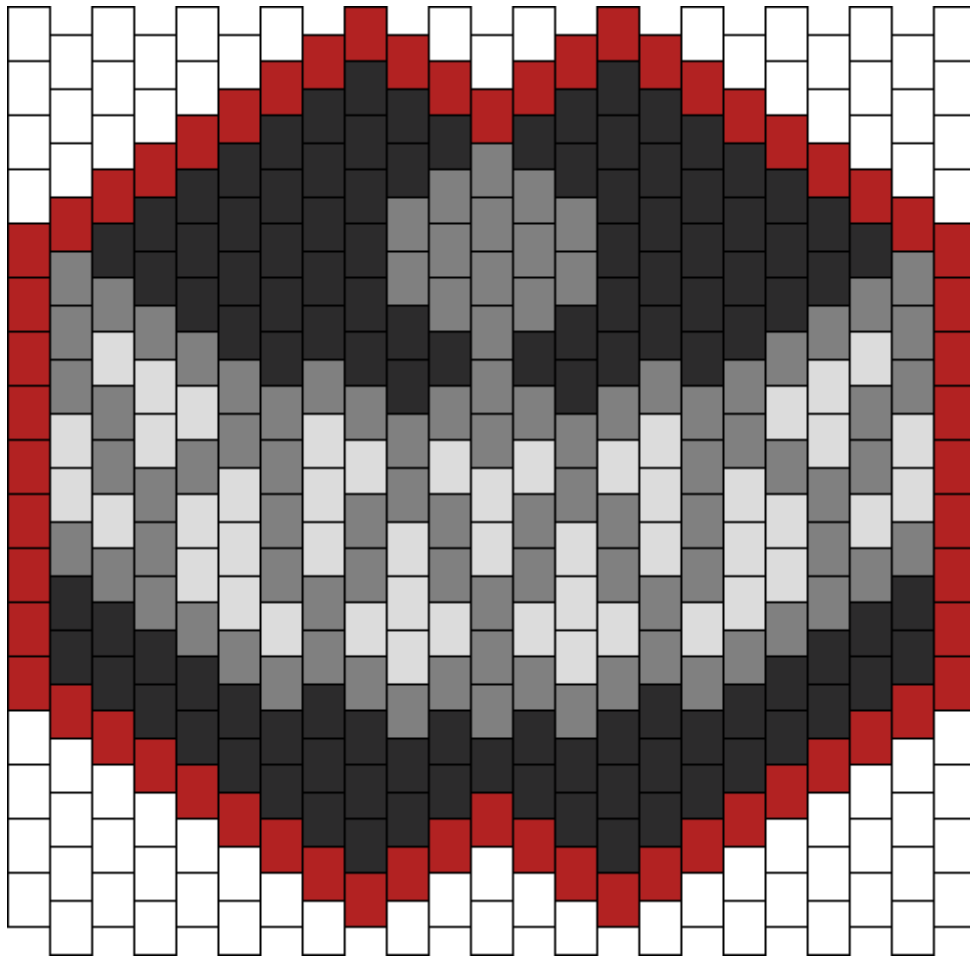

# Bloody Mad Wolf Mask Kandi Pattern

Created by: xCherryxBlossomx

23 columns wide x 17 rows tall

60	109	93	48
----	-----	----	----