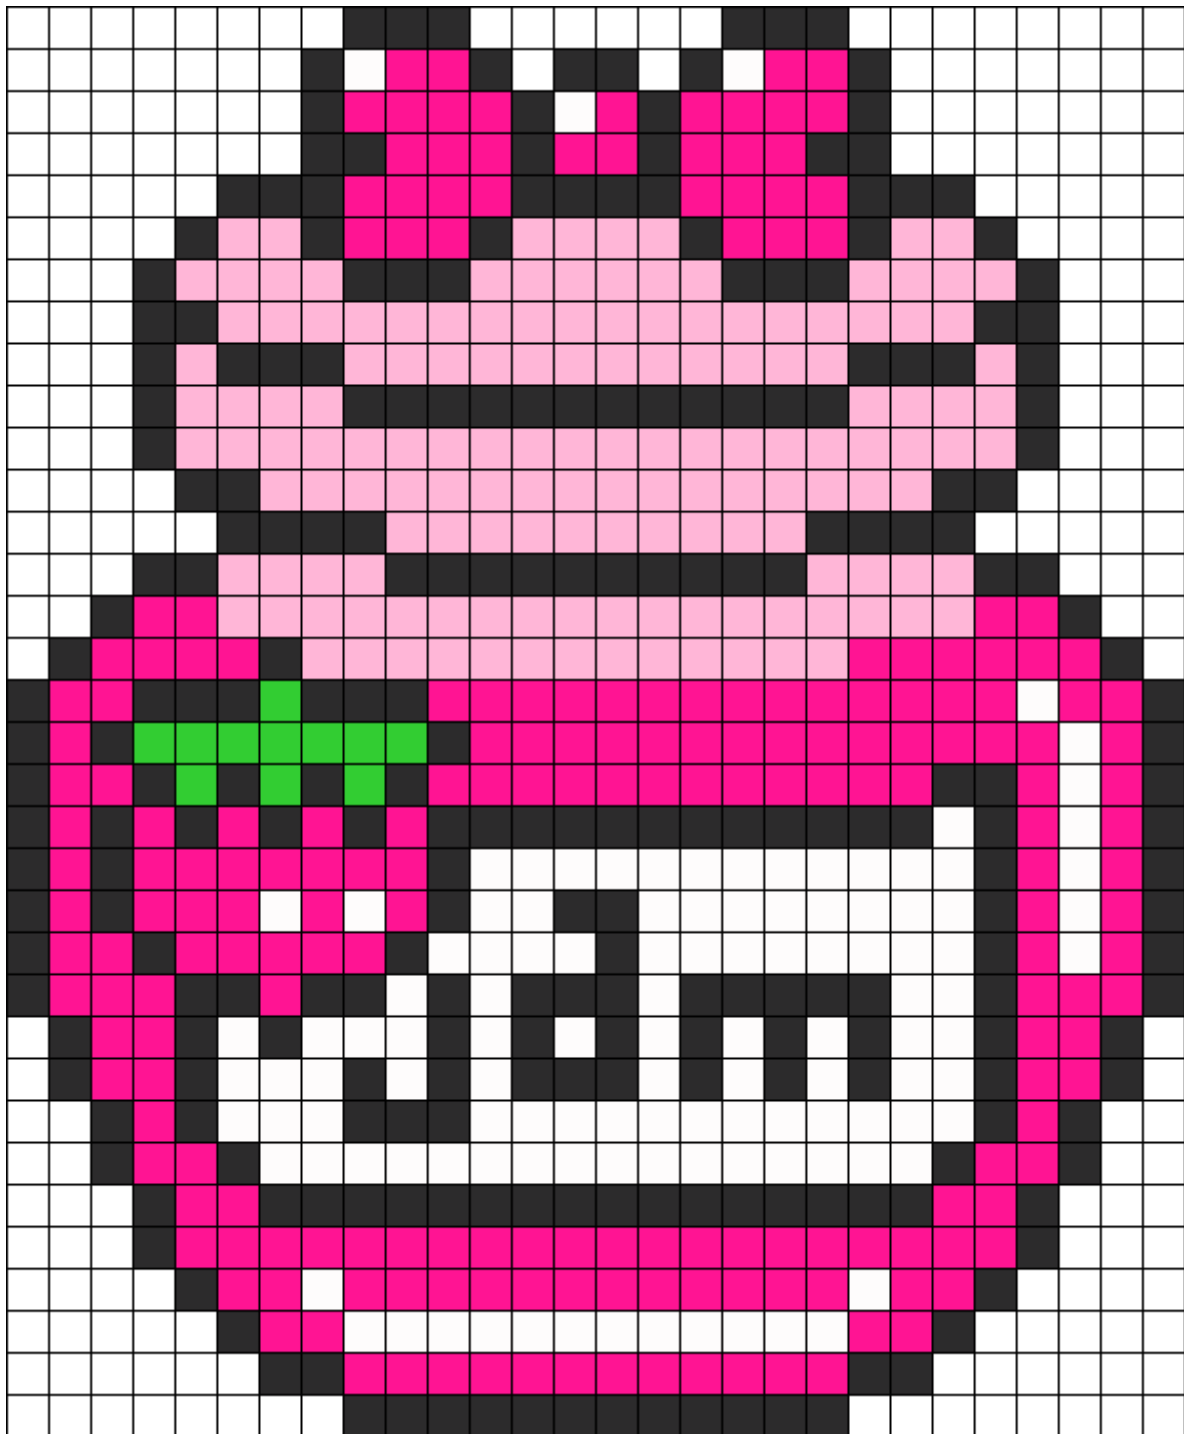

Kawaii Jam Kandi Pattern

Created by: lunarrfaerie

28 columns wide x 34 rows tall

252	210	147	118	11
-----	-----	-----	-----	----