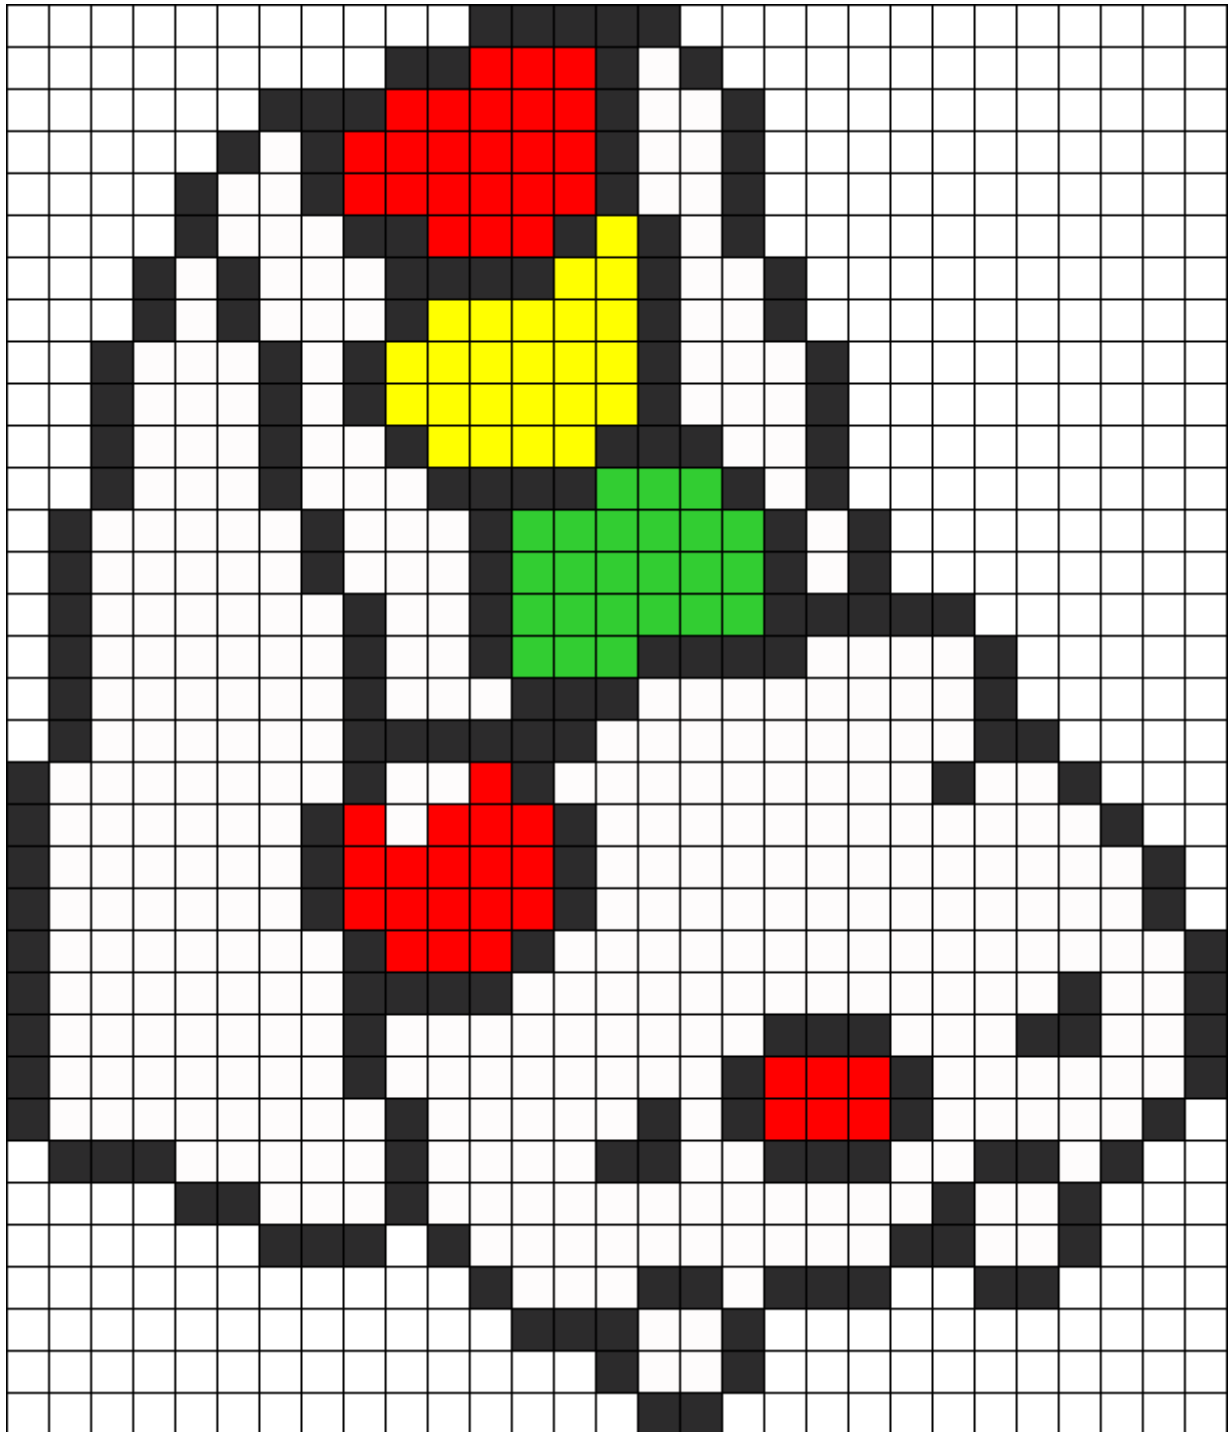

Moogele Cake Kandi Pattern

Created by: lunarrfaerie

29 columns wide x 34 rows tall

357 194 47 24 24