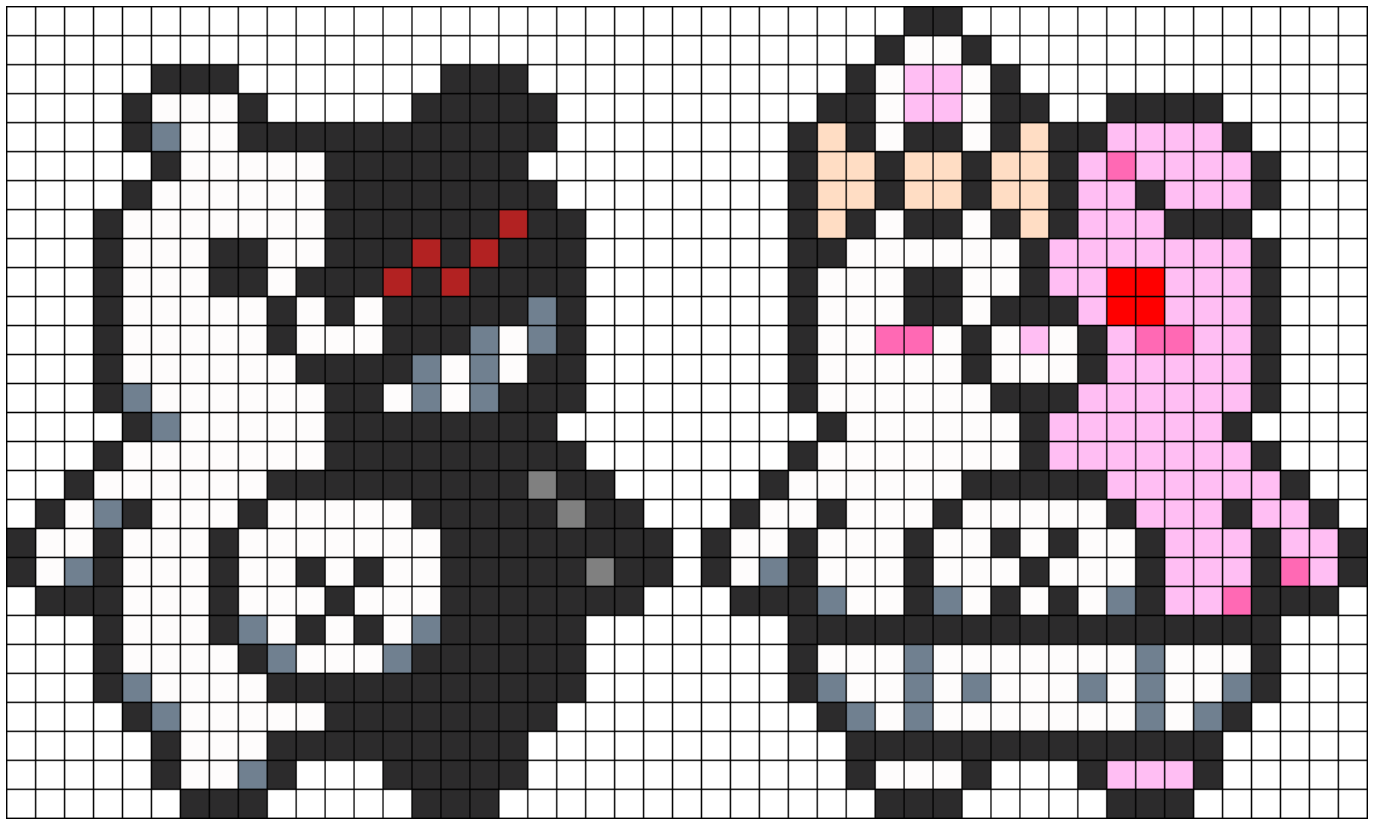

Monokuma And Monomi Kandi Pattern

Created by: lunarrfaerie

47 columns wide x 28 rows tall

398	280	90	35	16	7	5	4	3
-----	-----	----	----	----	---	---	---	---