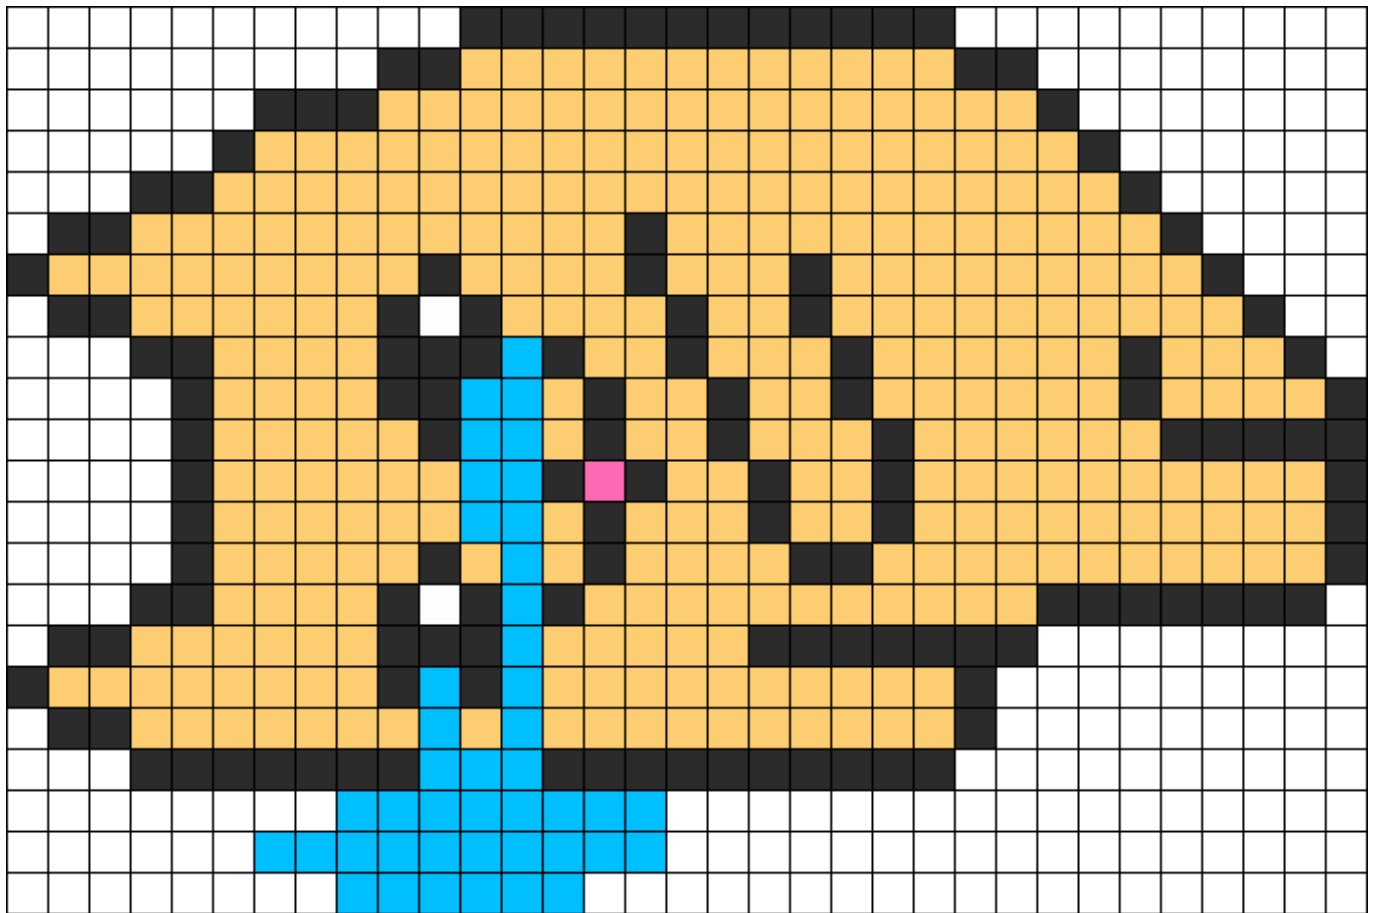

Crying Cat Emoticon Kandi Pattern

Created by: lunarrfaerie

33 columns wide x 22 rows tall

321	134	43	2	1
-----	-----	----	---	---