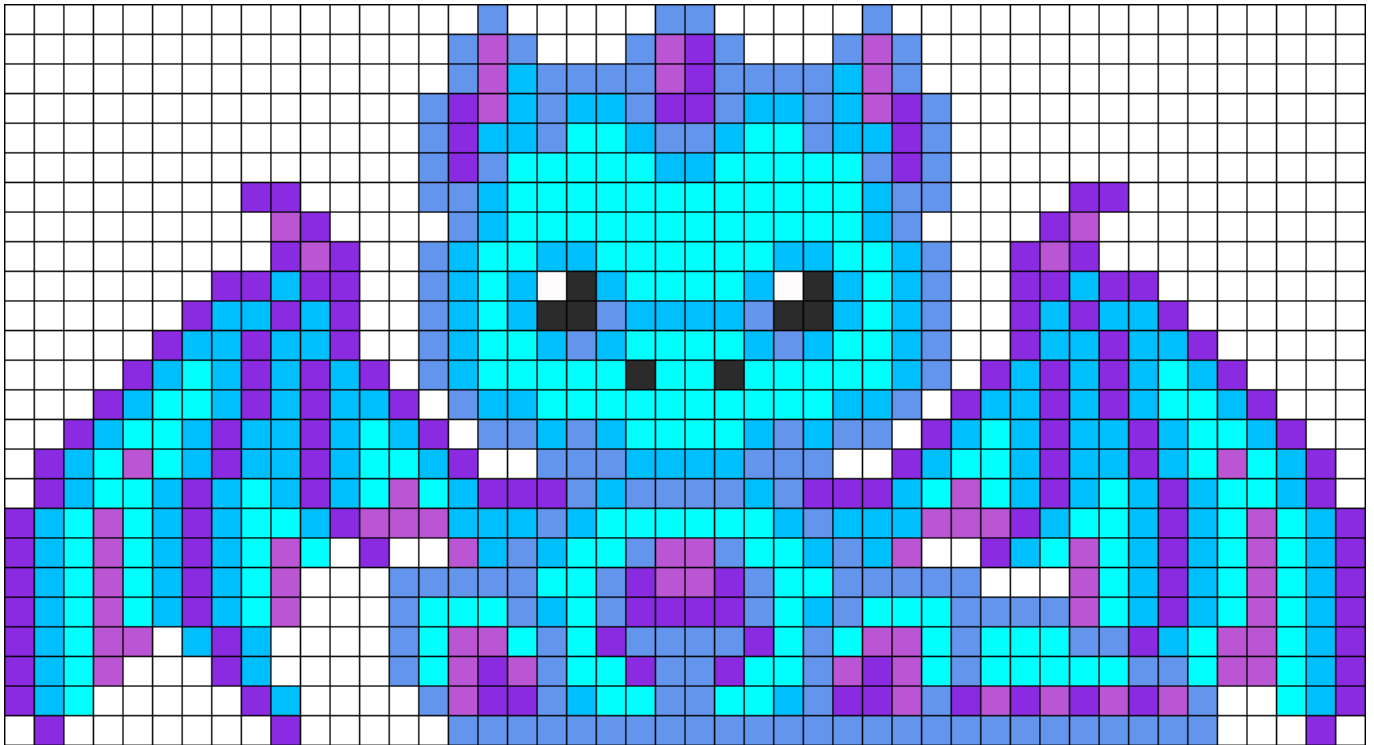

Cute Dragon Kandi Pattern

Created by: lilhorrorbby

46 columns wide x 25 rows tall

202	186	154	137	63	8	2
-----	-----	-----	-----	----	---	---