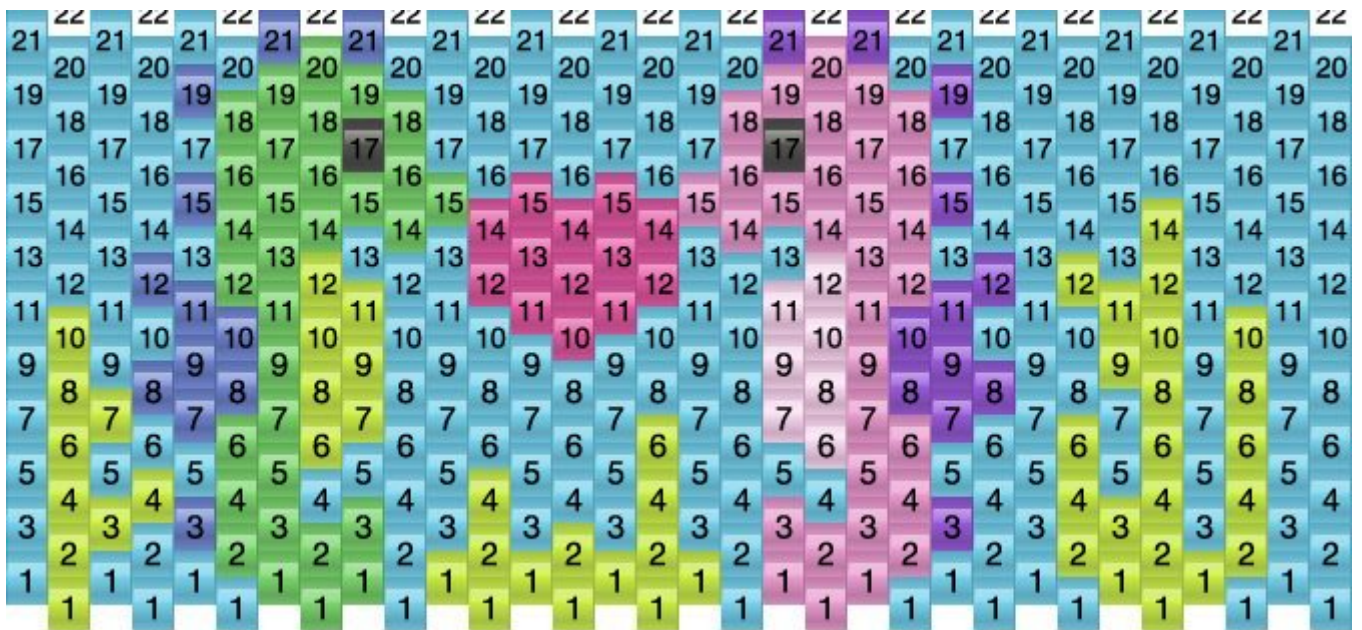

# Seahorses Kandi Pattern

Created by: Crumpet

32 columns wide x 11 rows tall

0