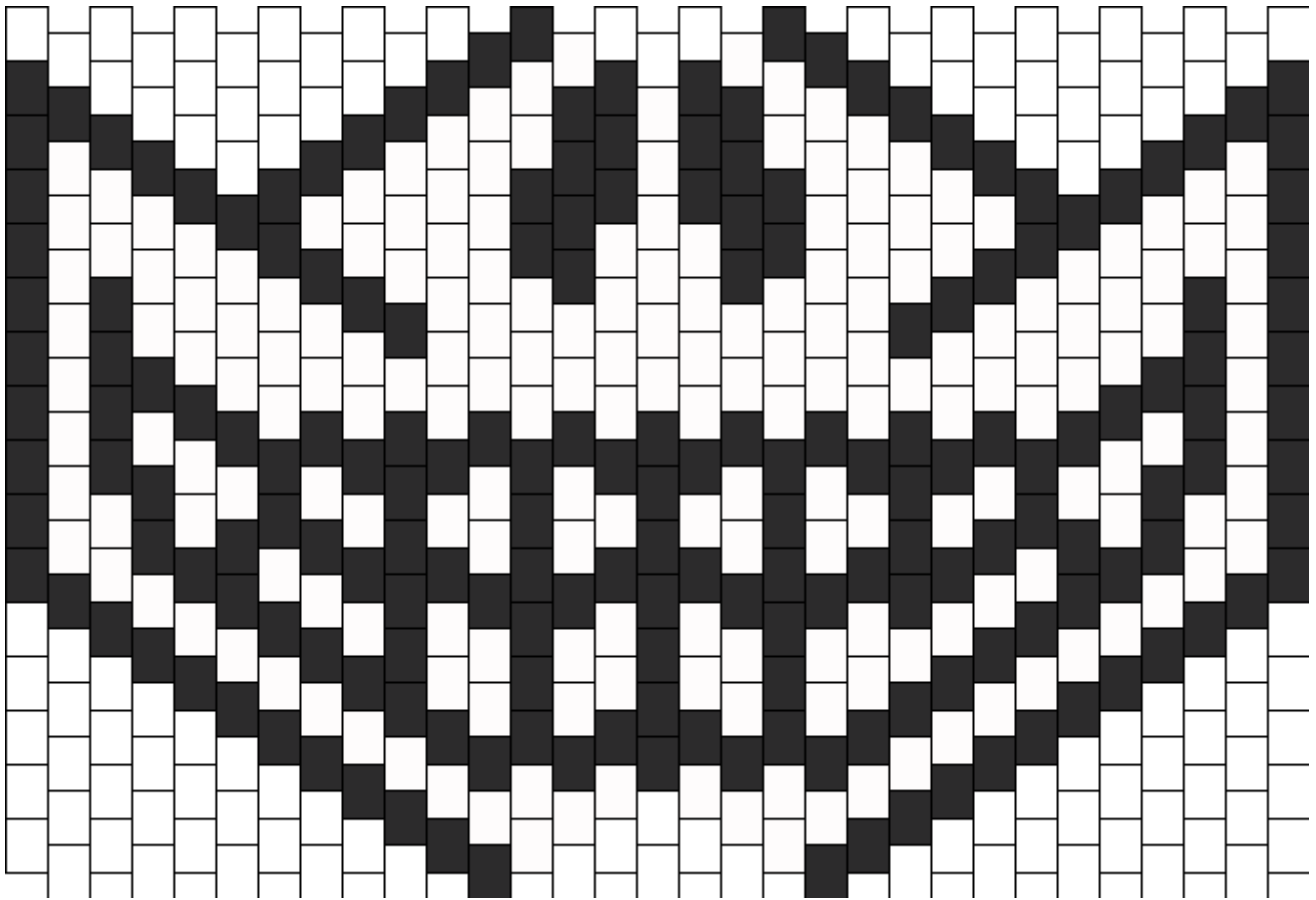

Skull Mask Kandi Pattern

Created by: WIREDgirl

31 columns wide x 16 rows tall

197

188