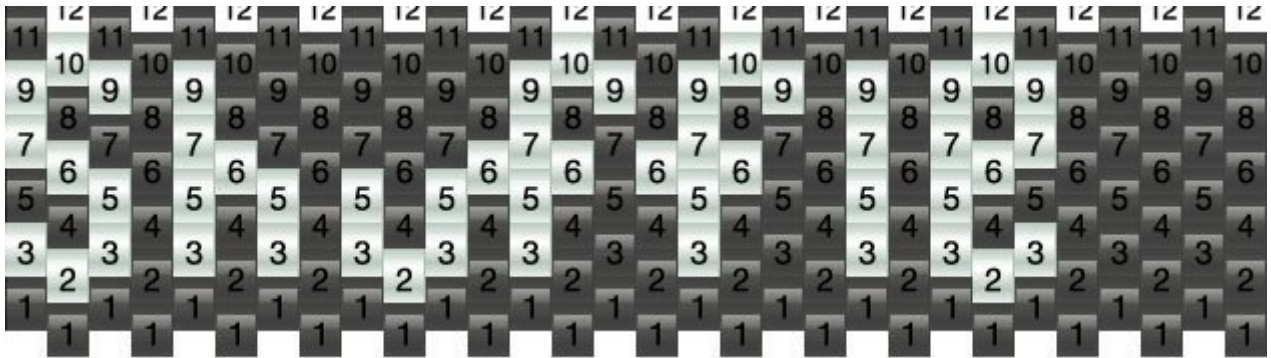

Shuffle Kandi Pattern

Created by: Monarch

30 columns wide x 6 rows tall

0