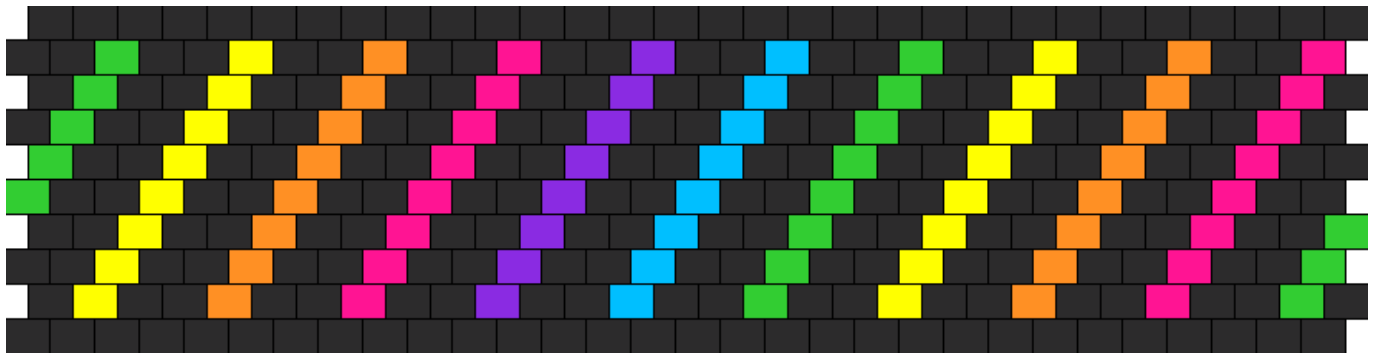

# RAINBOW Peyote Stitch Cuff Kandi Pattern

Created by: killergvmmibear

30 columns wide x 9 rows tall

220	16	16	16	16	8	8
-----	----	----	----	----	---	---