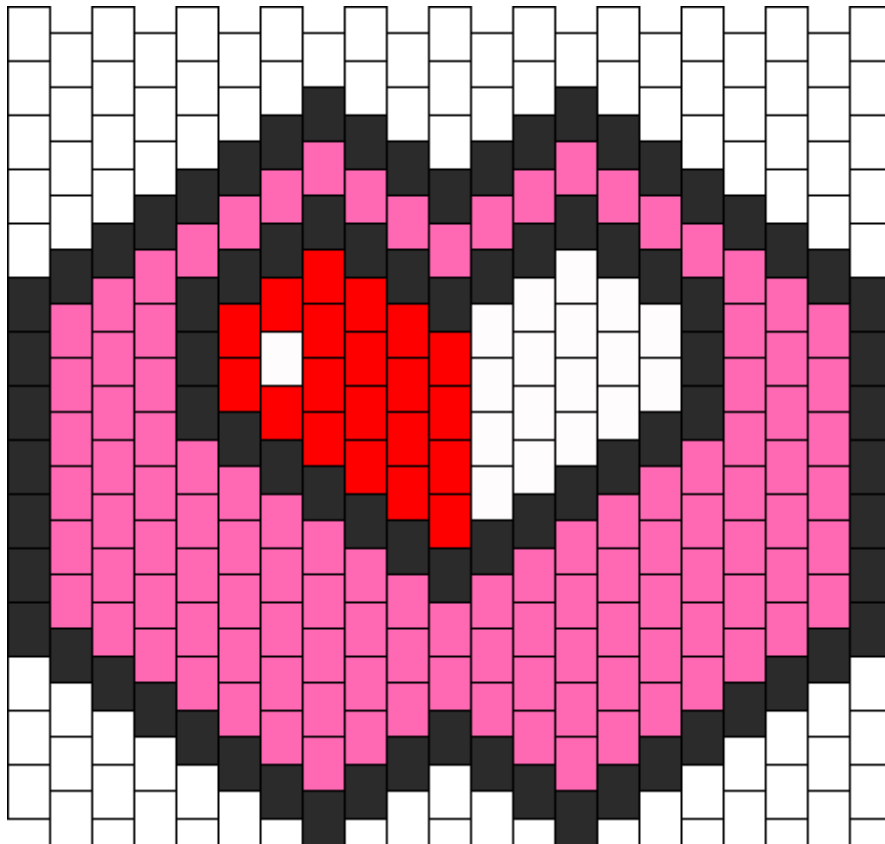

# Video Game Life Kandi Pattern

Created by: catcherofdreams

21 columns wide x 15 rows tall

80	18	20	111
----	----	----	-----