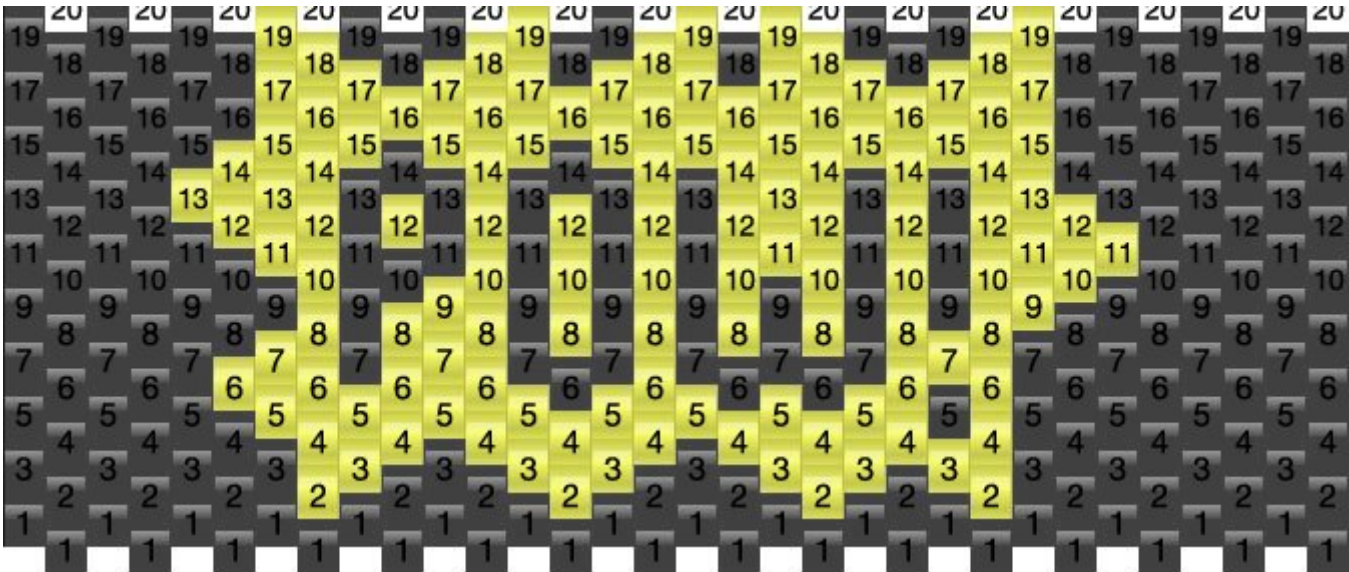

# Pow Kandi Pattern

Created by: Crumpet

32 columns wide x 10 rows tall

0