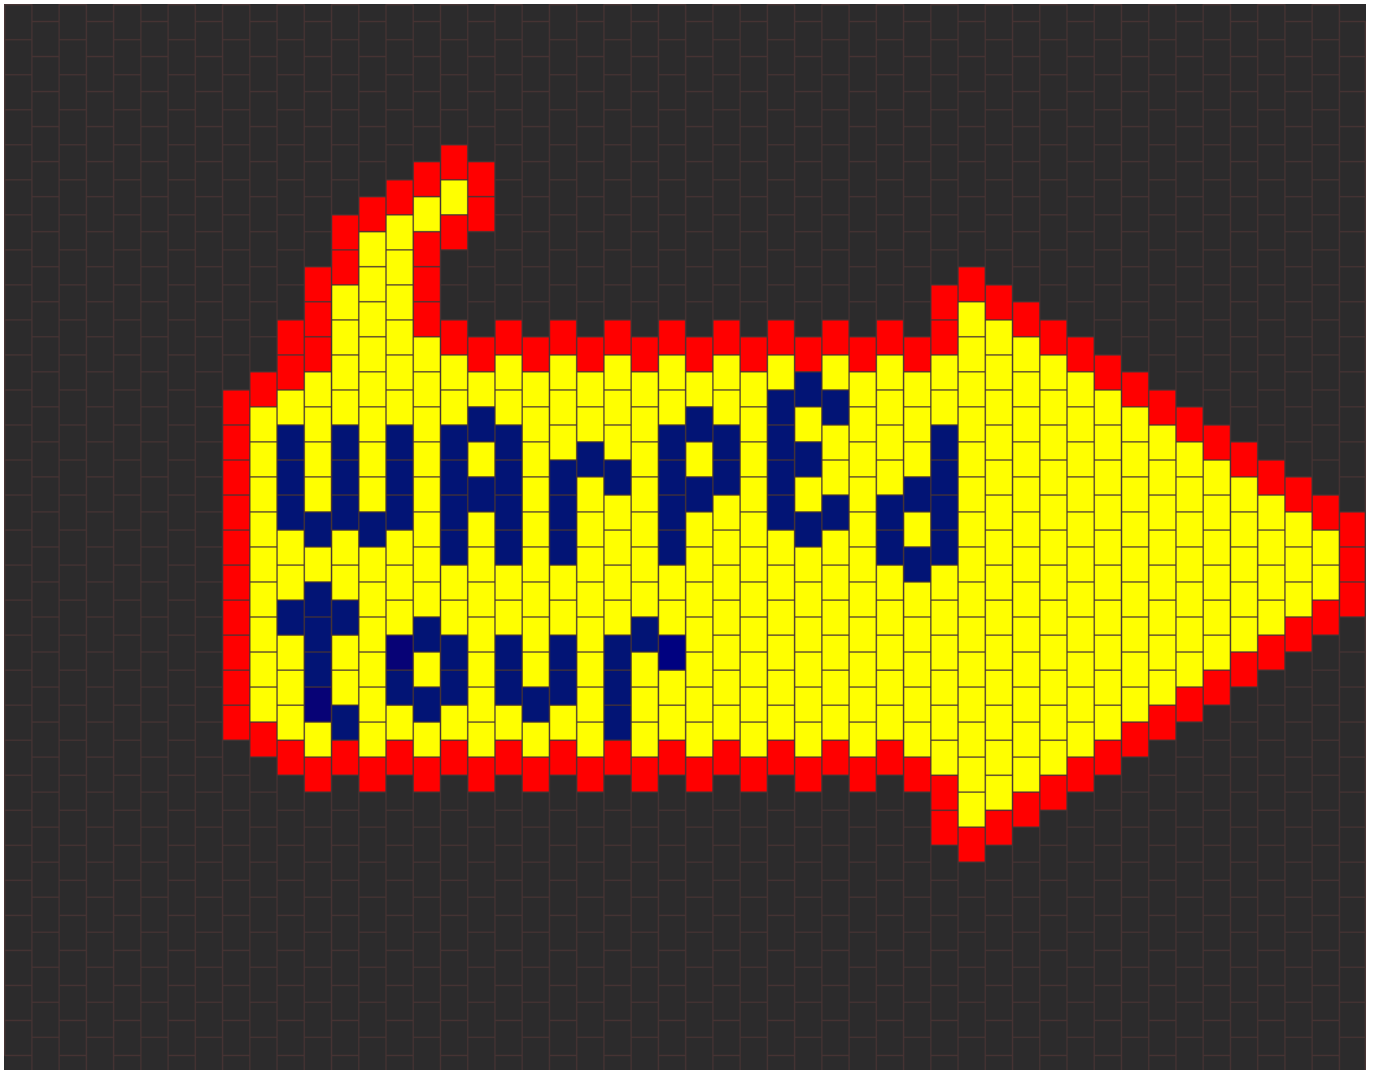

WarpedTour Kandi Pattern

Created by: KandiMonsters

50 columns wide x 30 rows tall

71	342	2	106	1032	1
----	-----	---	-----	------	---