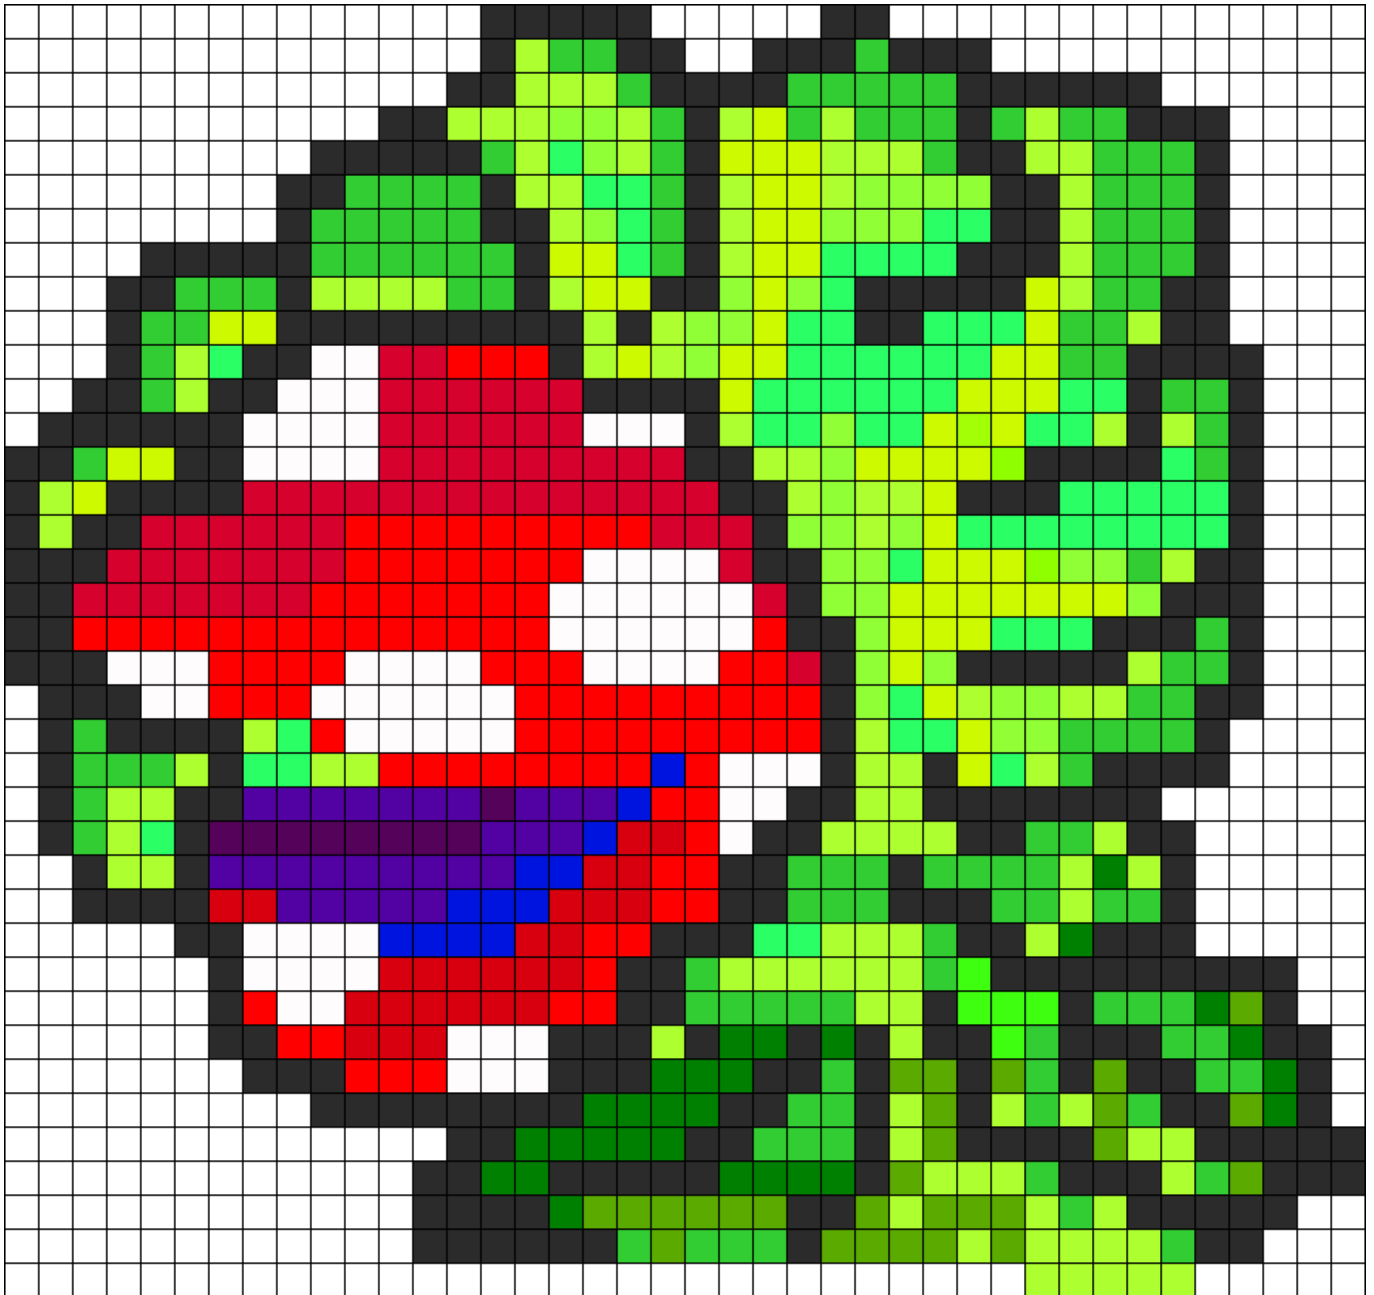

# MARIO PLANT Kandi Pattern

Created by: doglover123

40 columns wide x 38 rows tall

117	359	136	28	28	78	99	5	26	66	12	27	9
57	37	63	2	1								