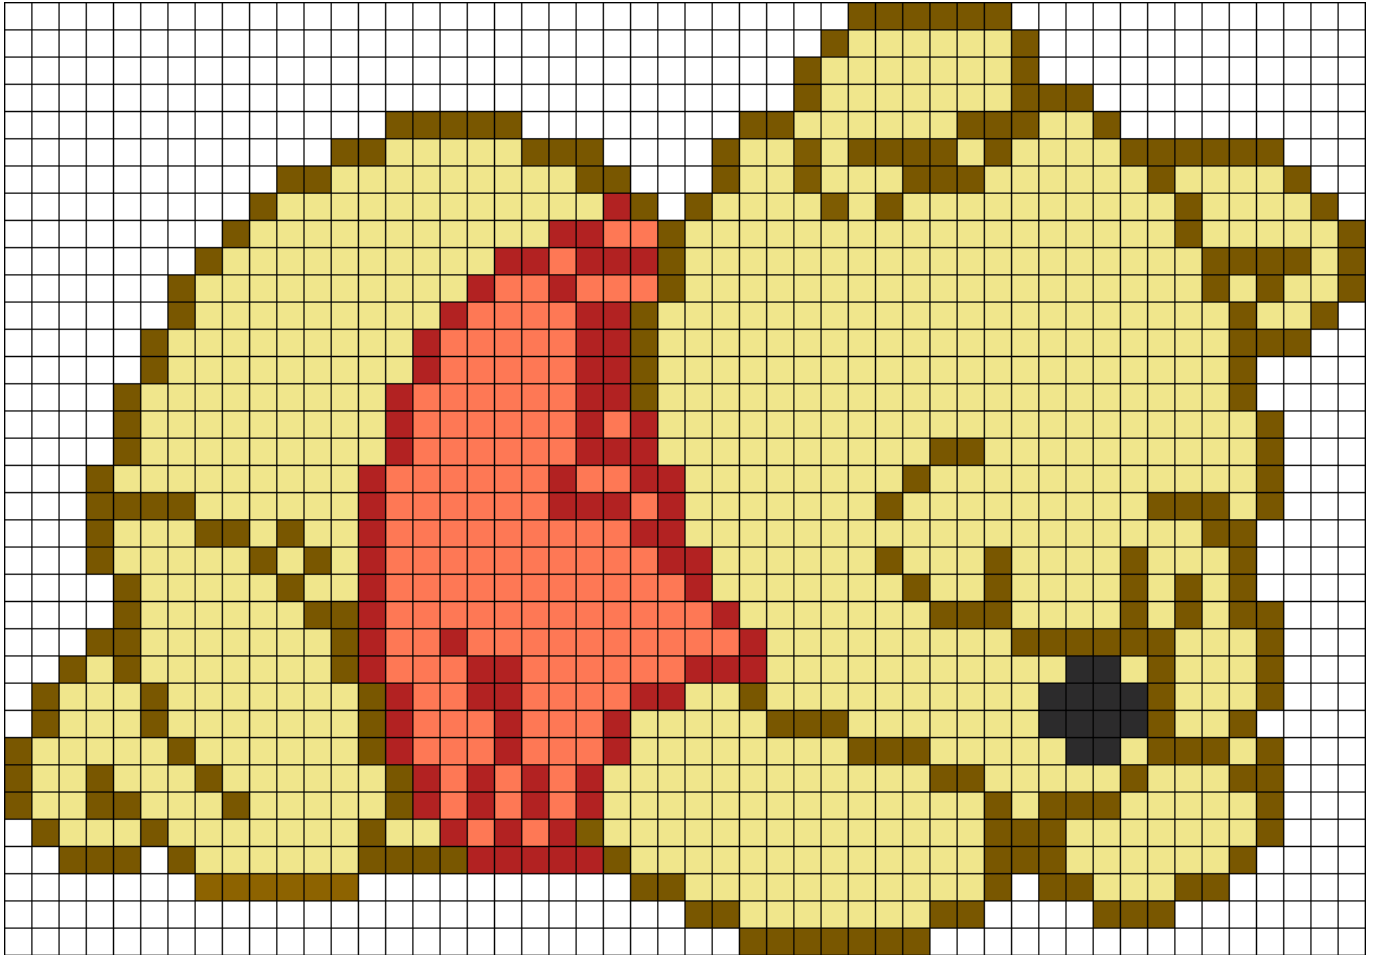

Adorable Sleeping Winnie The Pooh Kandi Pattern

Created by: EmilyGotScared

50 columns wide x 35 rows tall

772	236	145	84	12	6	4
-----	-----	-----	----	----	---	---