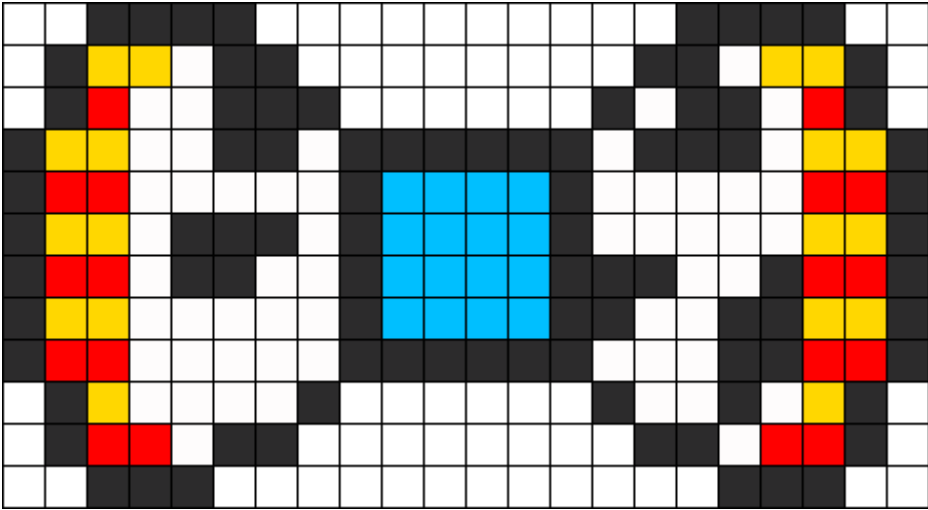

# Woody Bow Kandi Pattern

Created by: meridaofasgard

22 columns wide x 12 rows tall

89	57	18	18	16
----	----	----	----	----