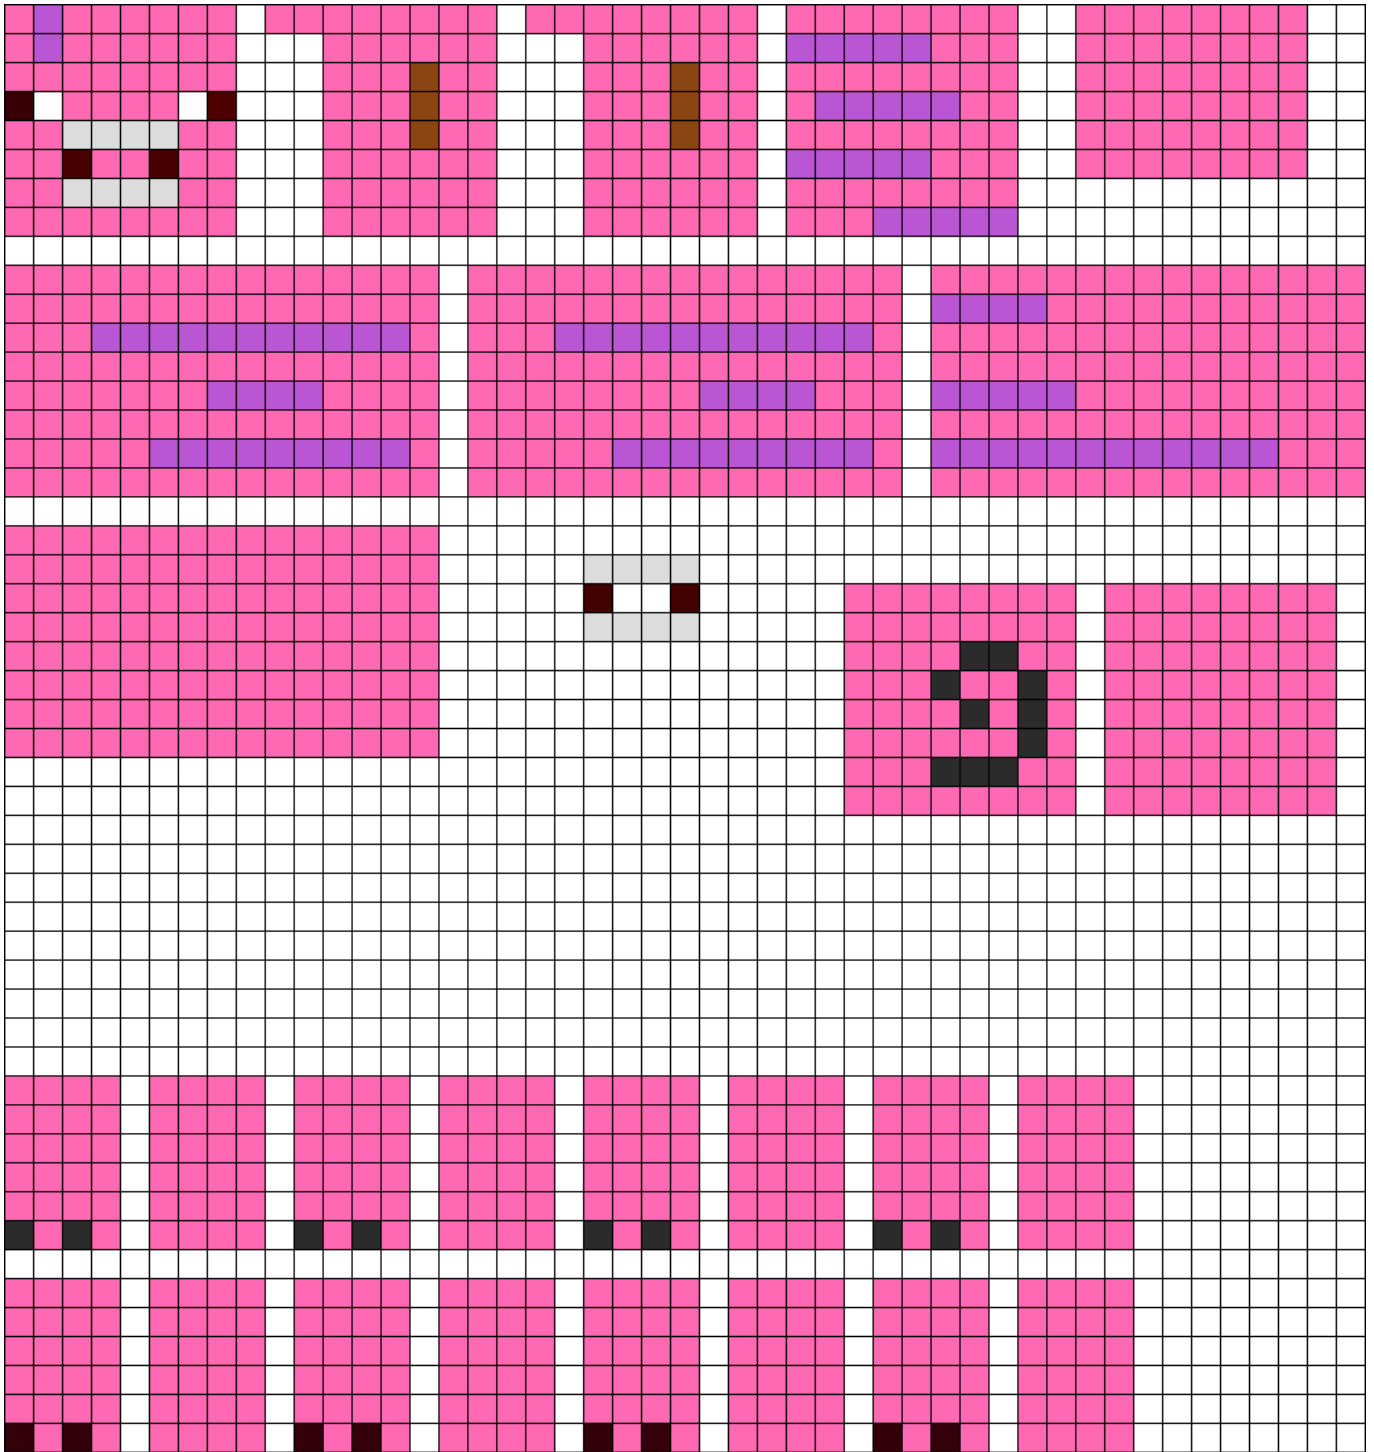

3d Minecraft Pig Kandi Pattern

Created by: skates99

47 columns wide x 50 rows tall

1131	91	18	16	8	6	2	2	2	1	1
------	----	----	----	---	---	---	---	---	---	---