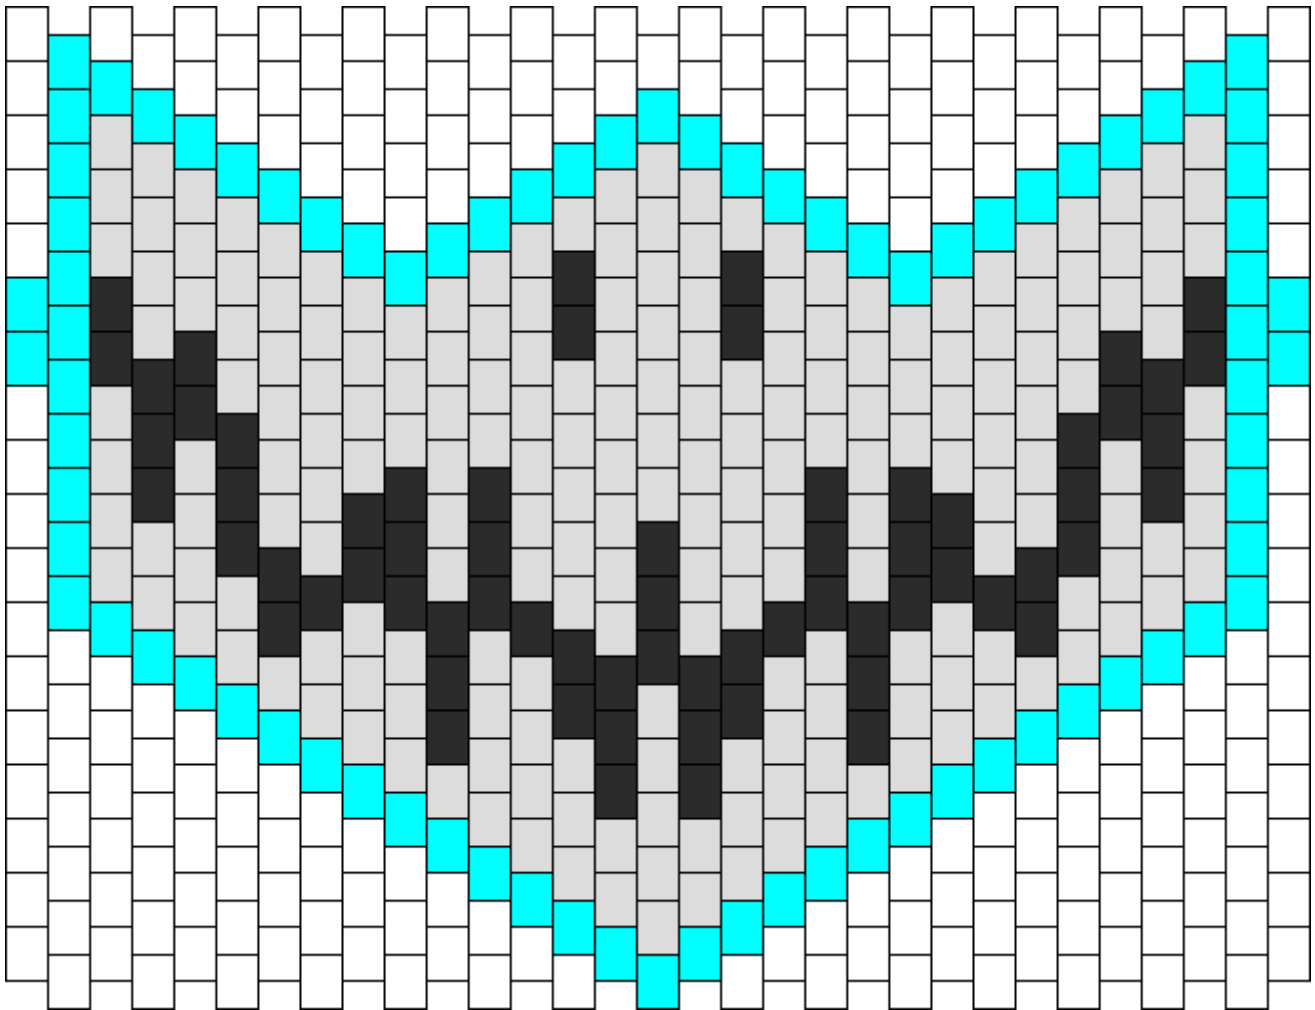

Skull Smile Kandi Pattern

Created by: alkoeh84

31 columns wide x 18 rows tall

80	212	67
----	-----	----