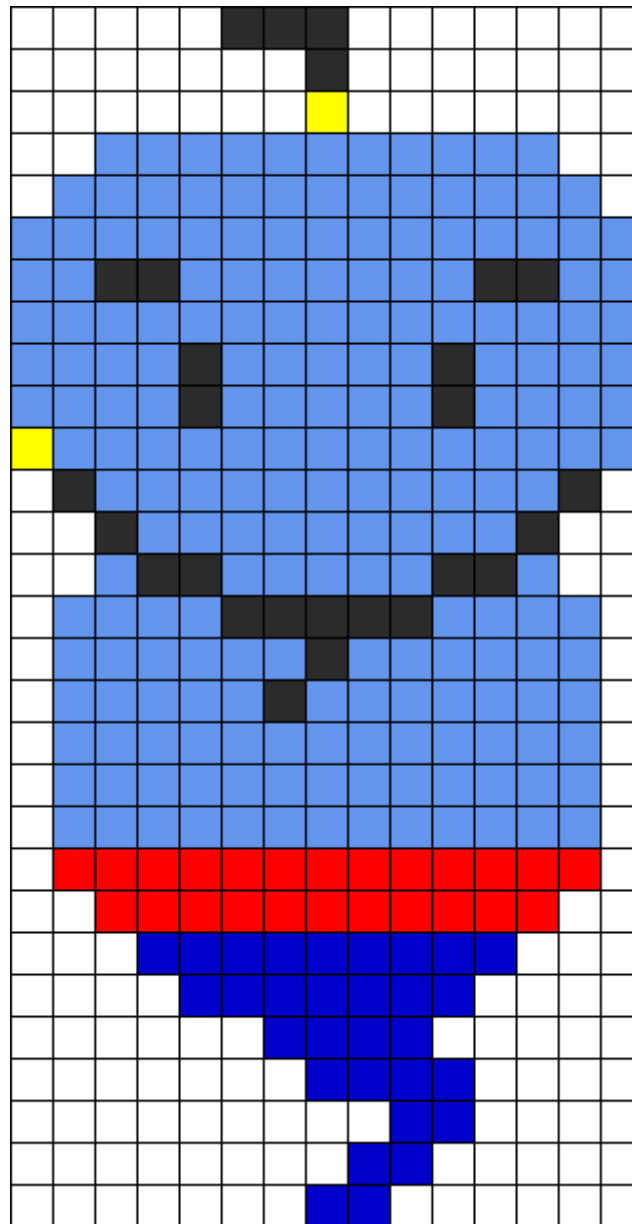

Aladdin Genie Kandi Pattern

Created by: bethdoncaster

15 columns wide x 29 rows tall

203	30	27	24	2
-----	----	----	----	---