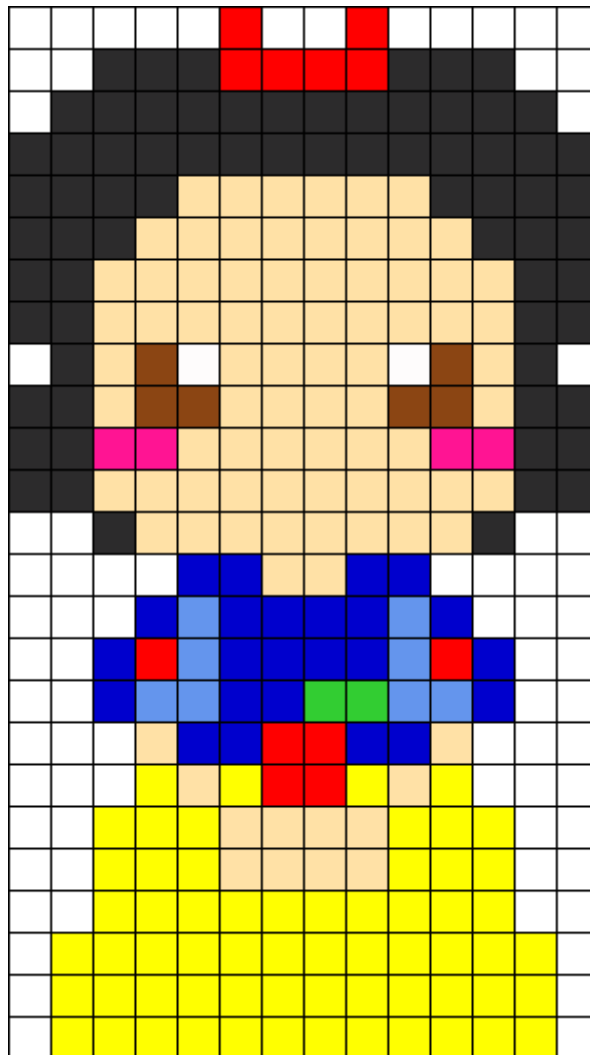

# Snow White Kandi Pattern

Created by: KissMelmCrazy

14 columns wide x 25 rows tall

84	70	62	24	12	8	6	4	2	2
----	----	----	----	----	---	---	---	---	---