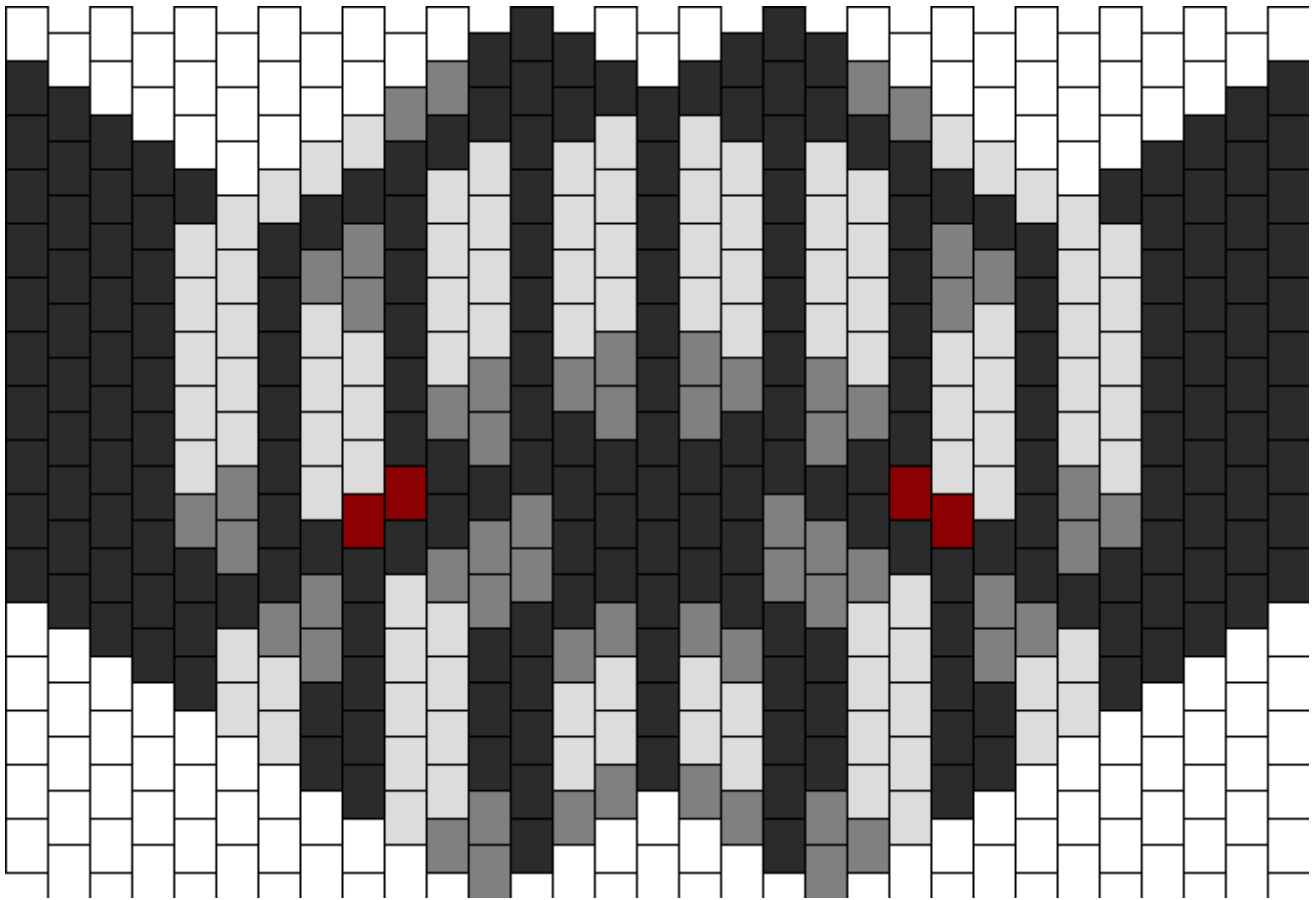

Bane Villain Mask Kandi Pattern

Created by: acidbear

31 columns wide x 16 rows tall

217	106	58	4
-----	-----	----	---