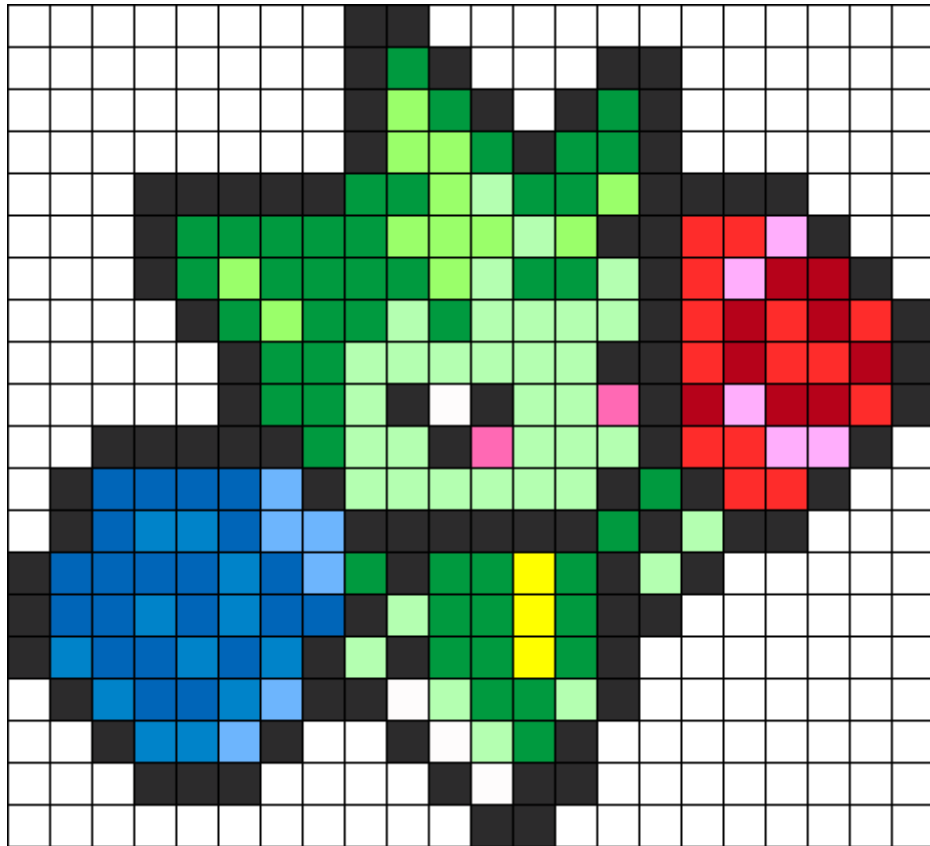

# Roselia Sprite Kandi Pattern

Created by: Squigglez31194

22 columns wide x 20 rows tall

92	46	36	21	14	12	12	9	6	5	4	3	2
----	----	----	----	----	----	----	---	---	---	---	---	---