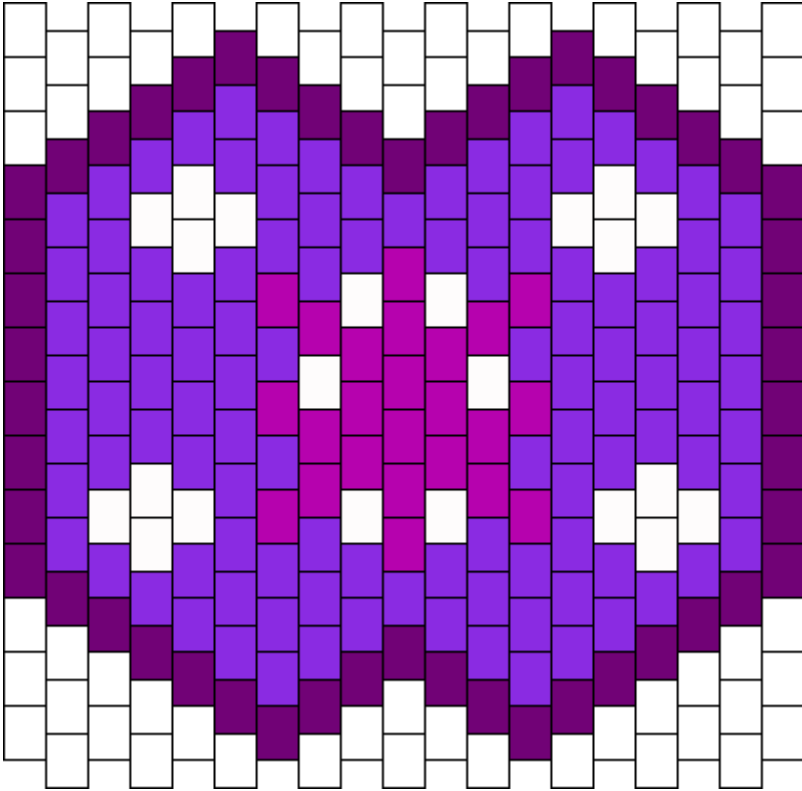

Twilight Sparkle Cutie Mark Mask Kandi Pattern

Created by: billybongthorton
19 columns wide x 14 rows tall

50	112	22	24
----	-----	----	----