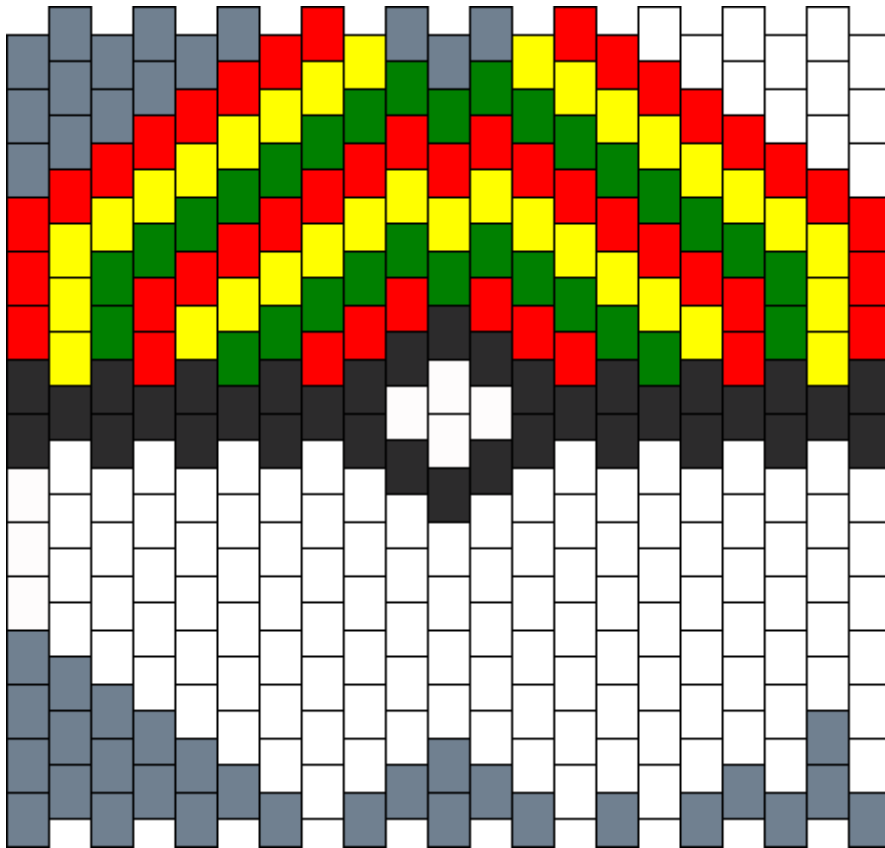

Rastaball Kandi Pattern

Created by: Myzurie88

21 columns wide x 15 rows tall

44	43	33	30	34	7	102
----	----	----	----	----	---	-----