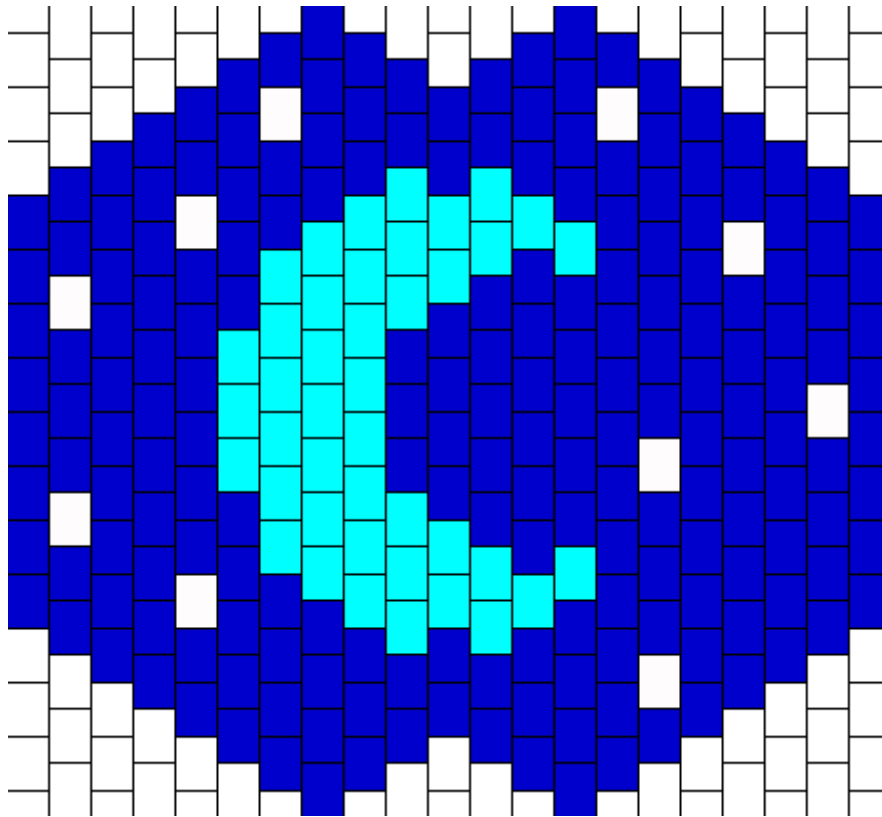

# Moon Mask Kandi Pattern

Created by: Annie7

20 columns wide x 14 rows tall

198

42

10