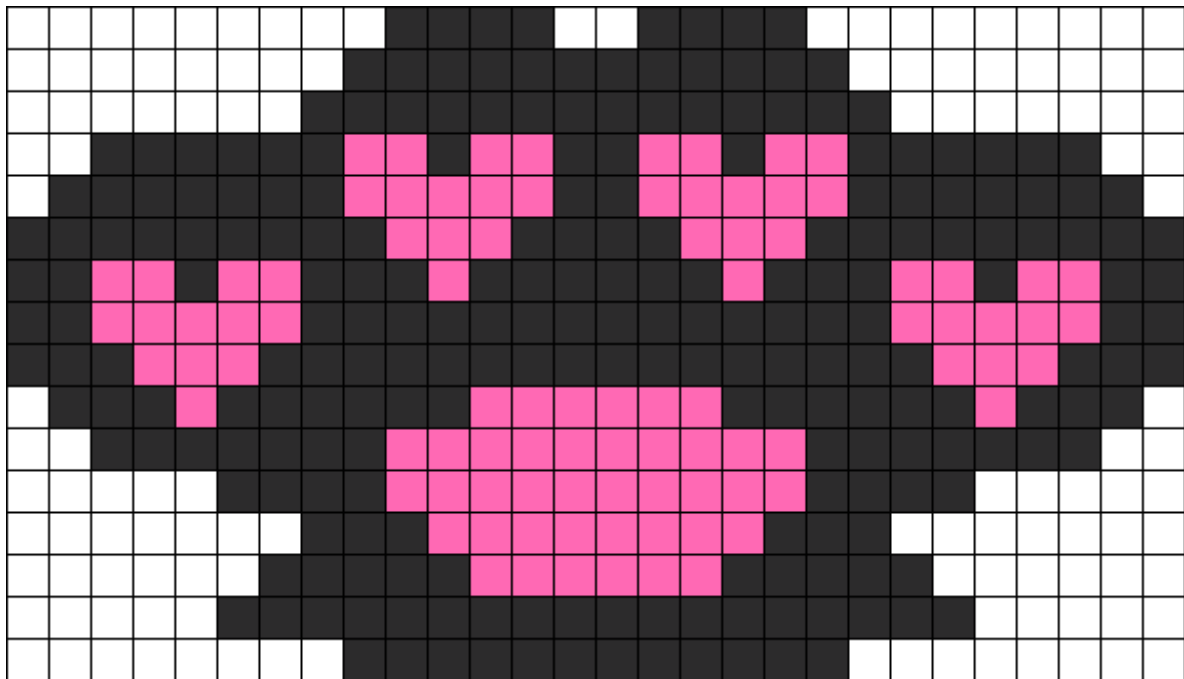

Love Brass Knuckles Kandi Pattern

Created by: killergvmmibear

28 columns wide x 16 rows tall

232

92