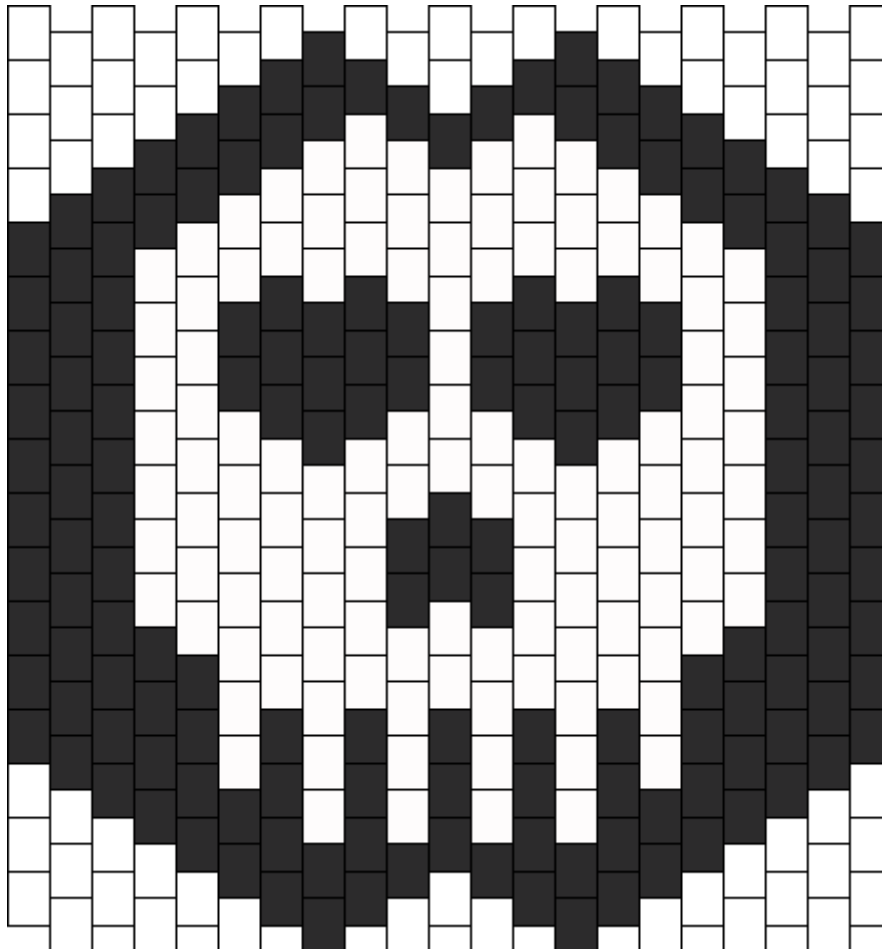

Large Skull Mask With Smaller Skull Kandi Pattern

Created by: addy_hippos

21 columns wide x 17 rows tall

168

124