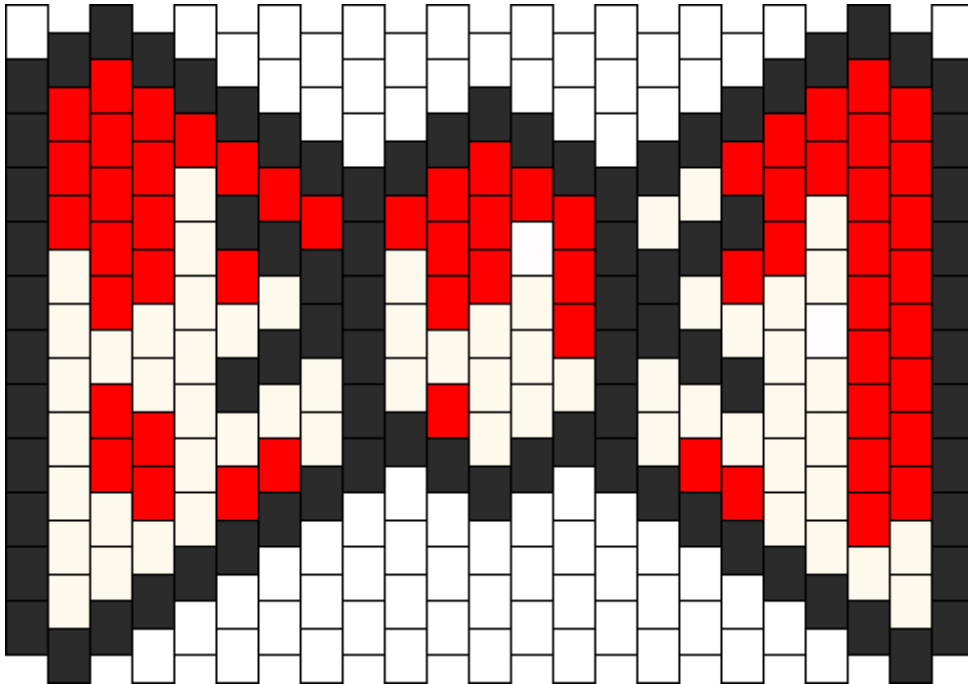

Bloody Bow Kandi Pattern

Created by: billybongthorton

23 columns wide x 12 rows tall

83	61	59	2	7
----	----	----	---	---