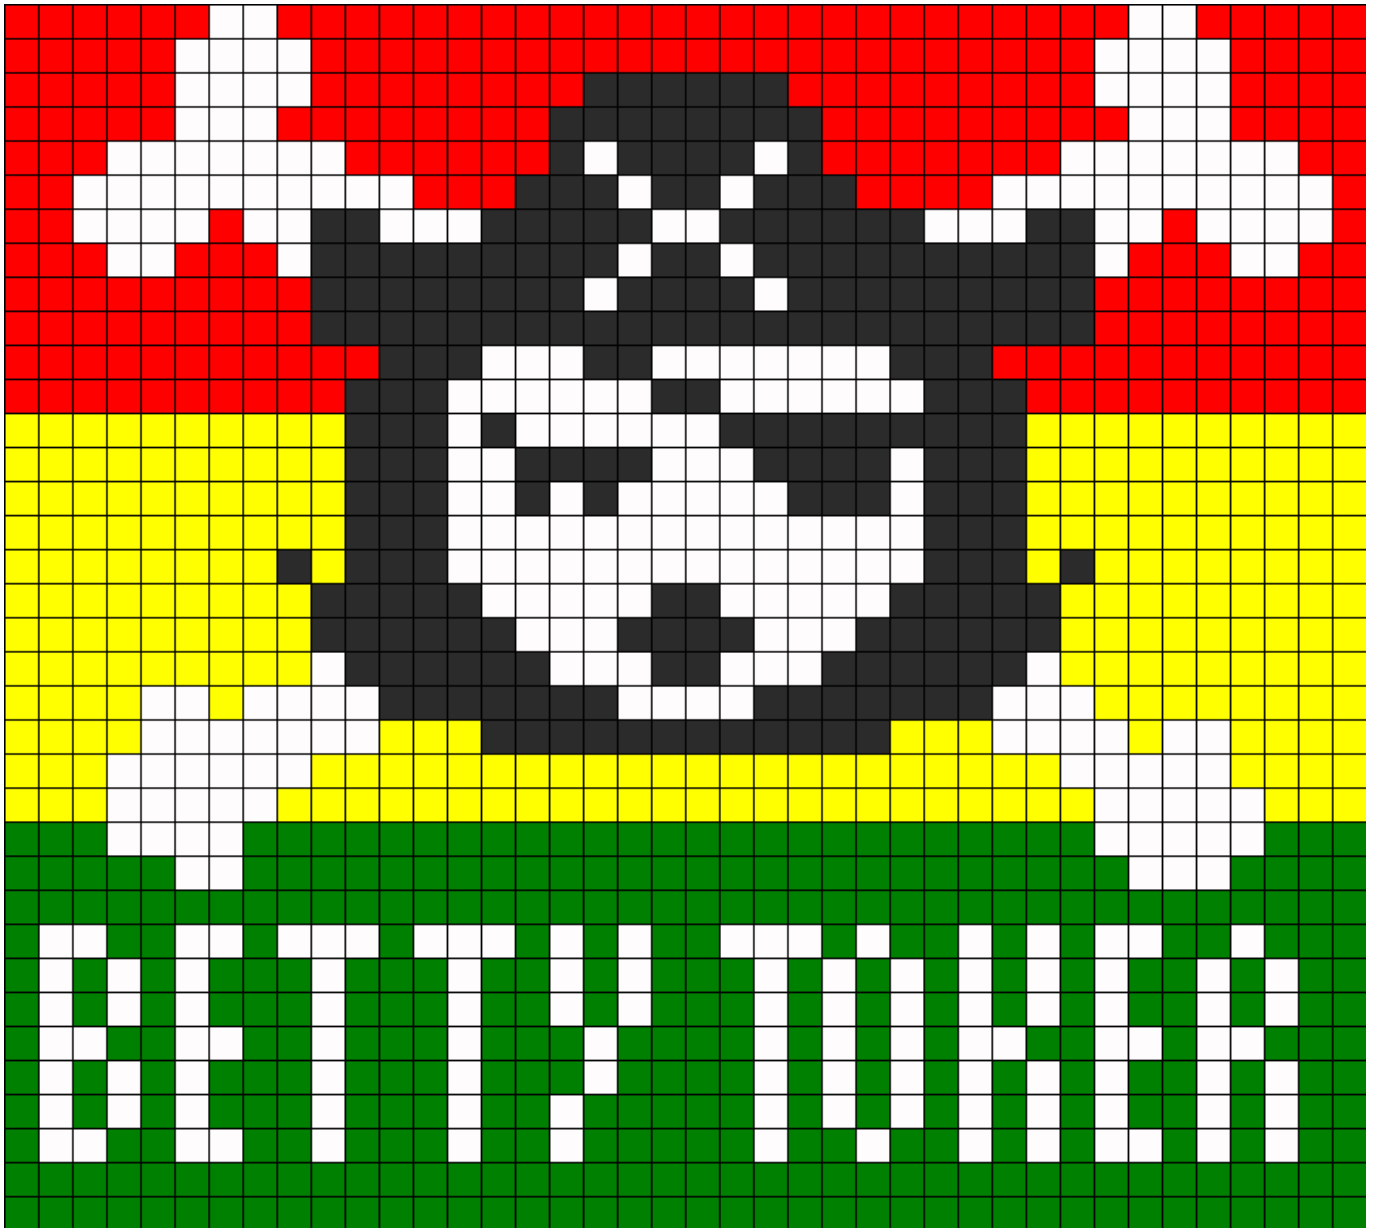

Betty Toker Perler Kandi Pattern

Created by: crazychick509

40 columns wide x 36 rows tall

361

356

239

240

244