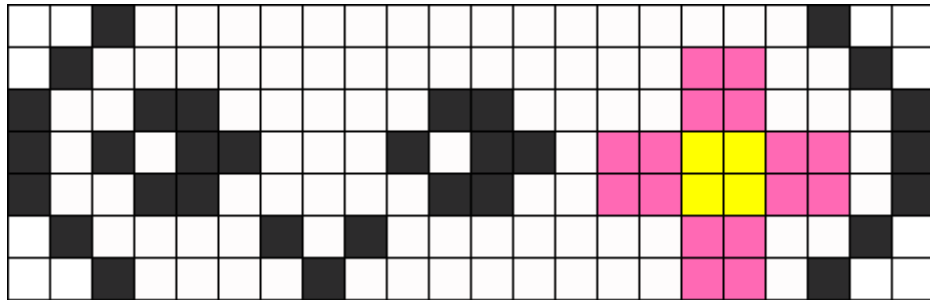

Flower Emoticon Kandi Pattern

Created by: maer0r

22 columns wide x 7 rows tall

91

31

16

4