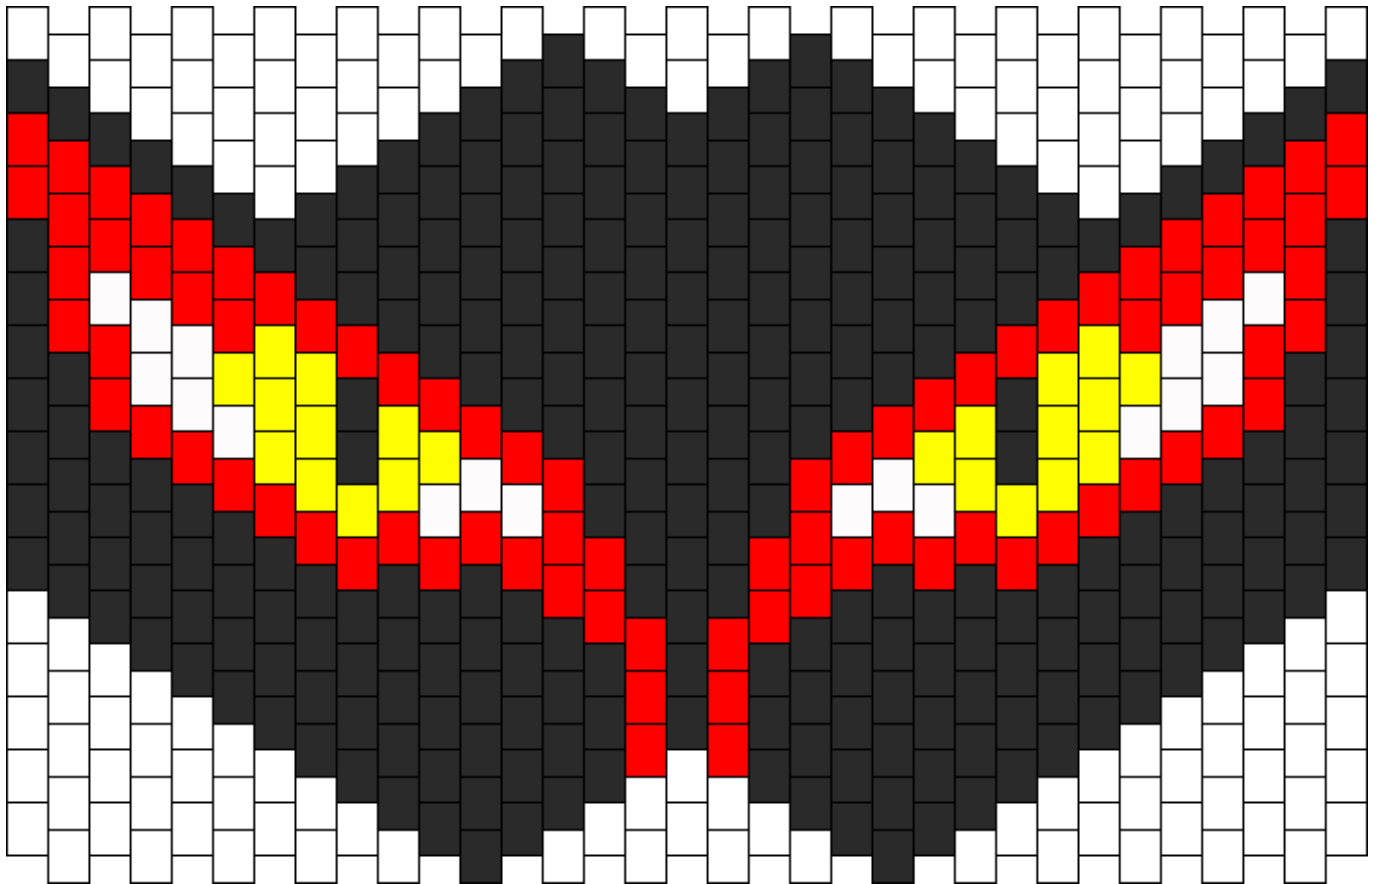

Snake Eyes Taller Kandi Pattern

Created by: Zero5295

33 columns wide x 16 rows tall

274	82	18	22
-----	----	----	----