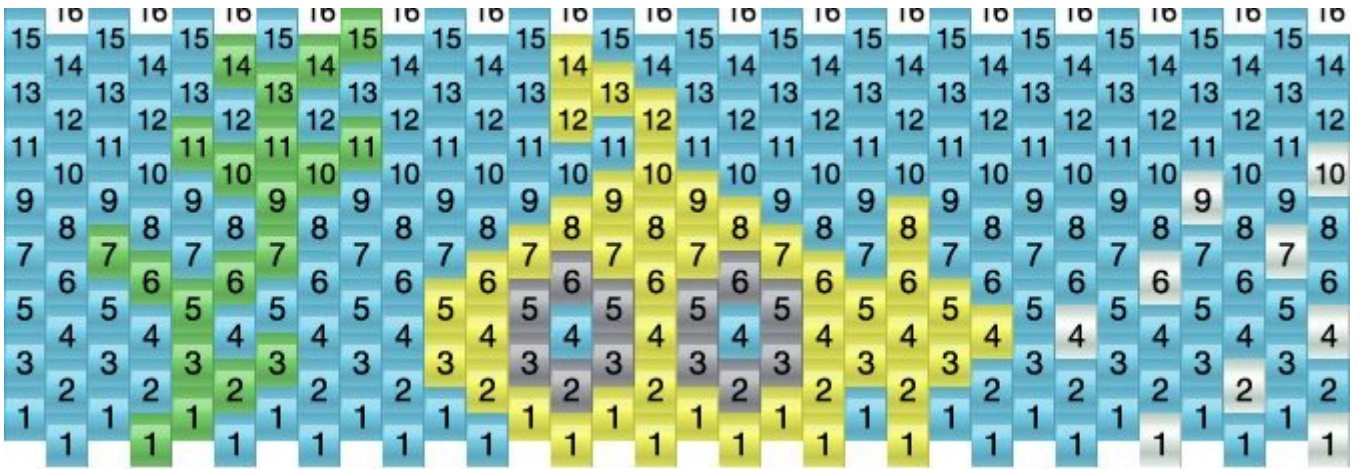

# Yellow Submarine Small Kandi Pattern

Created by: GingerCandE

32 columns wide x 8 rows tall

0