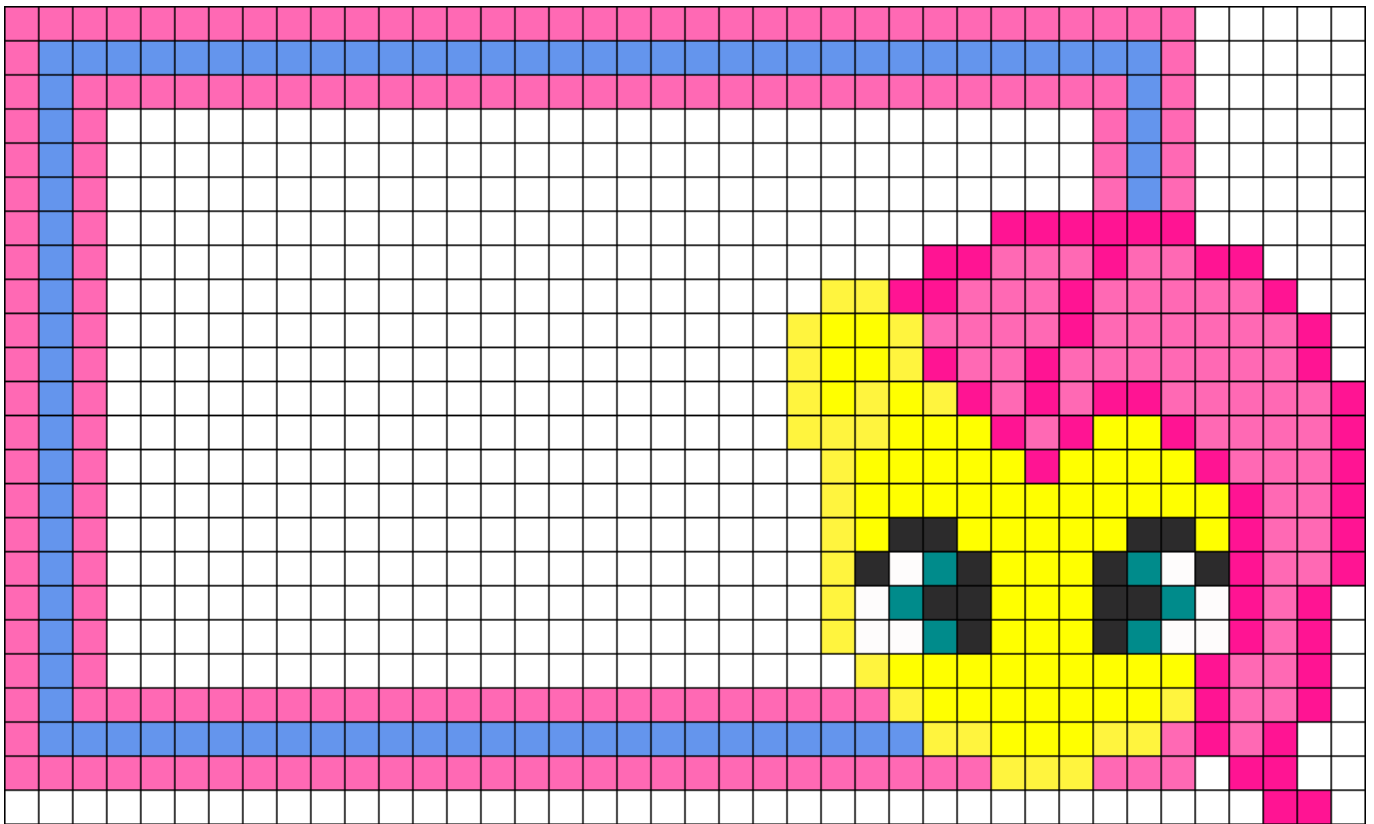

Fluttershy Frame Kandi Pattern

Created by: Tjalle

40 columns wide x 24 rows tall

229	82	66	52	28	14	6	8
-----	----	----	----	----	----	---	---