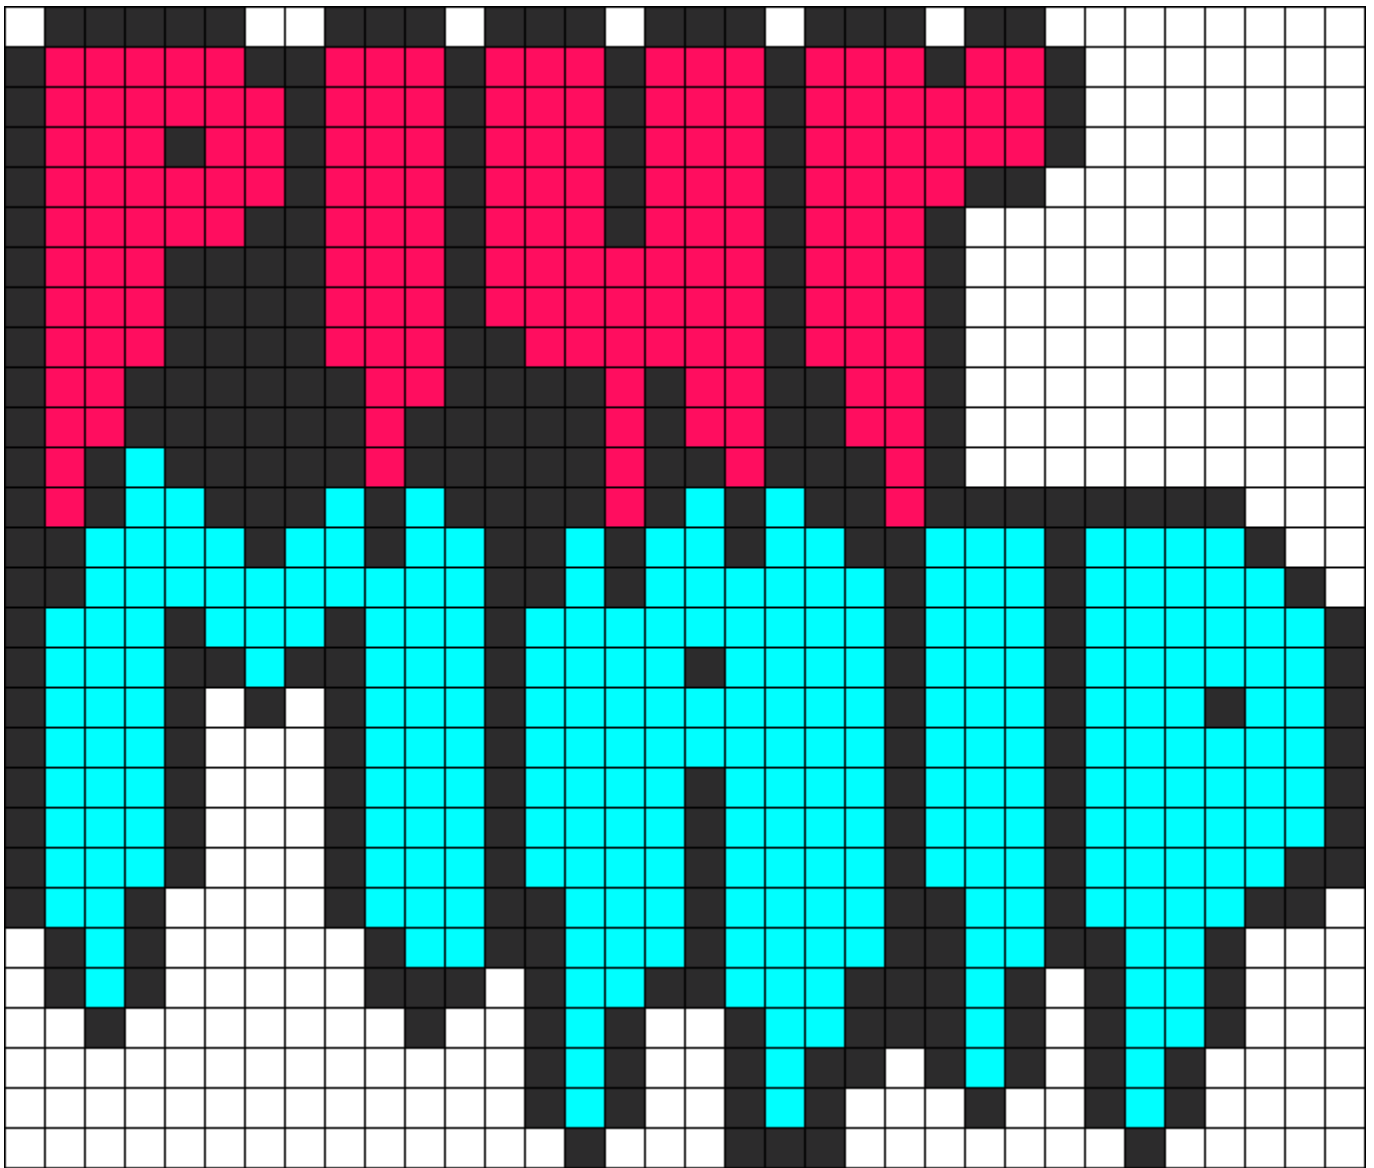

Plurmaid Kandi Pattern

Created by: alibear

34 columns wide x 29 rows tall

296 272 168