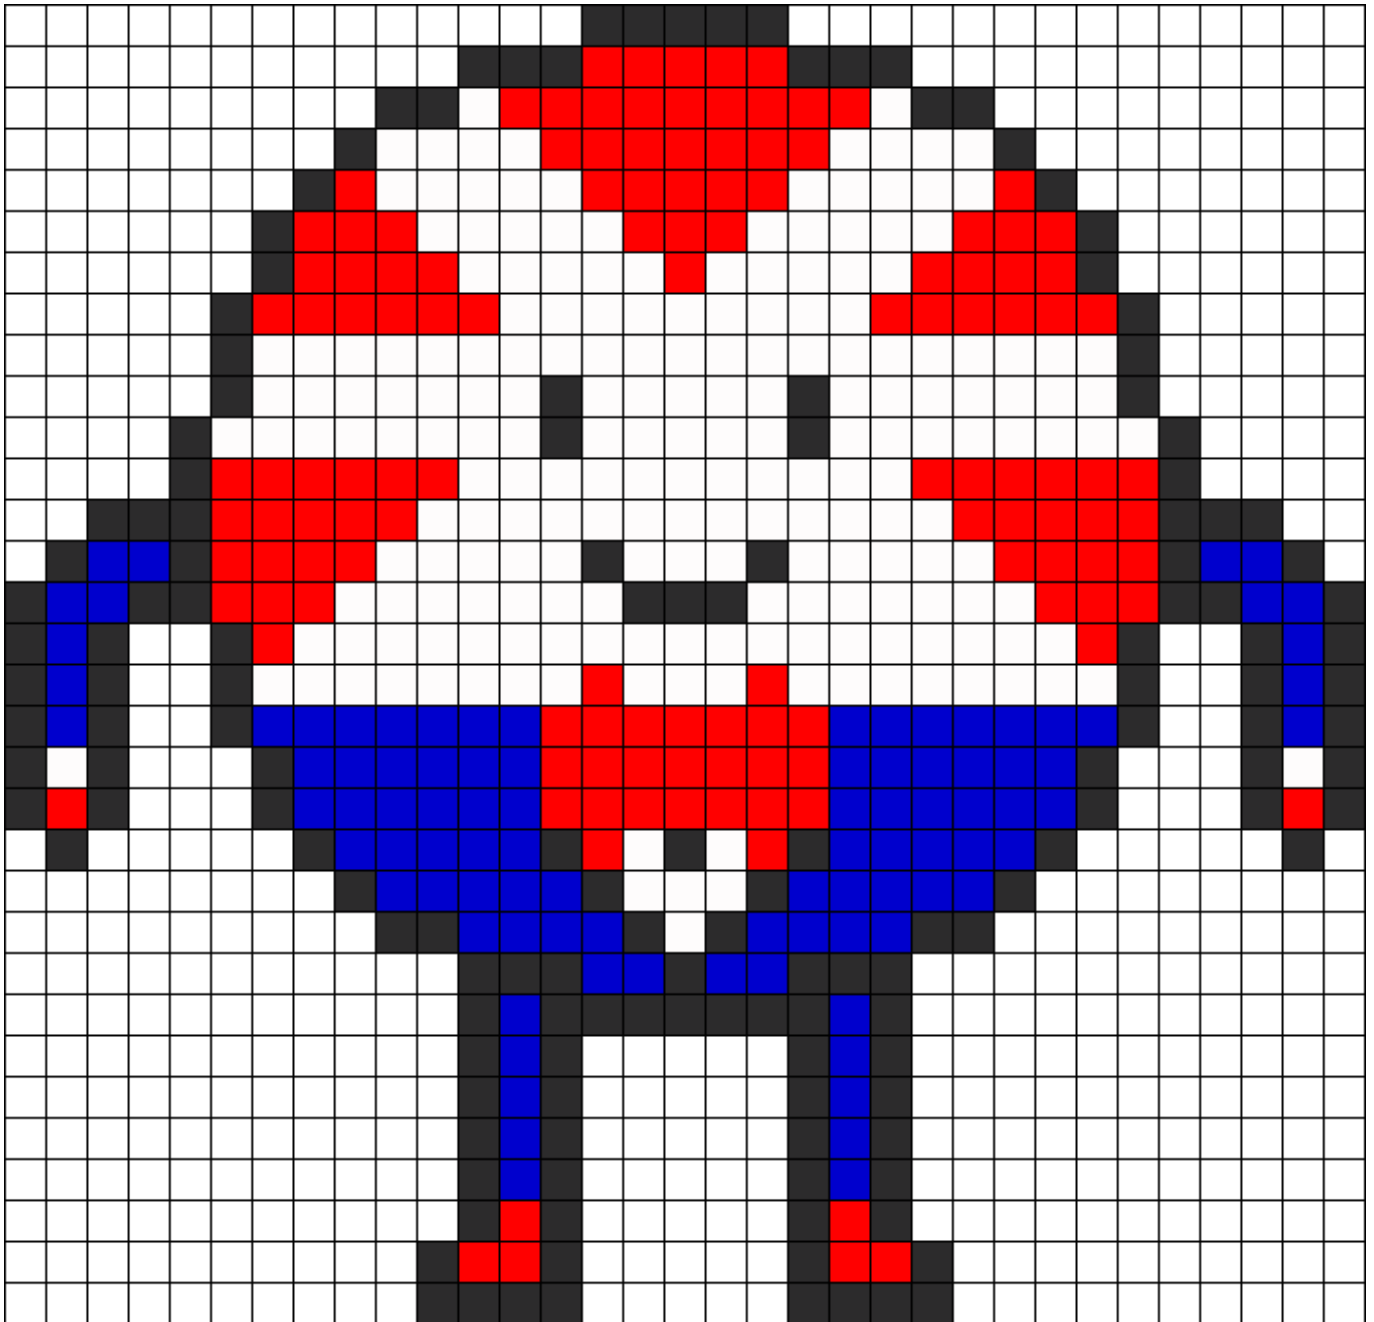

# Peppermint Butler Perler Kandi Pattern

Created by: Nonthrot

33 columns wide x 32 rows tall

207	153	129	94
-----	-----	-----	----