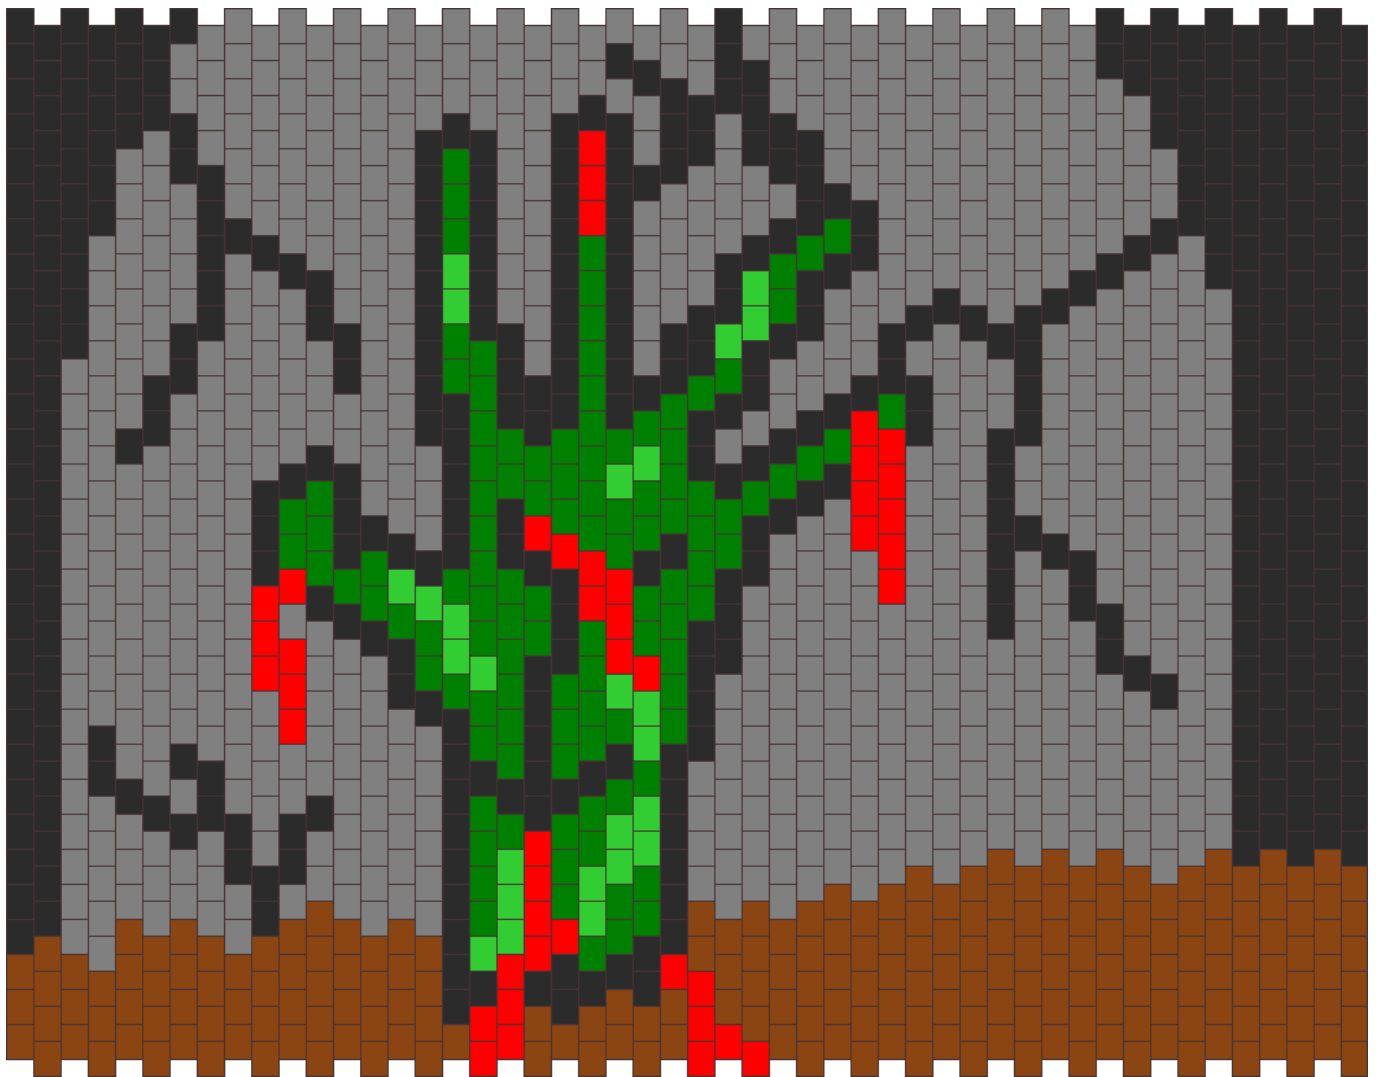

Zombie Bag Panel Side 1 Kandi Pattern

Created by: Honeyotter

50 columns wide x 30 rows tall

669	444	206	112	43	25	17
-----	-----	-----	-----	----	----	----